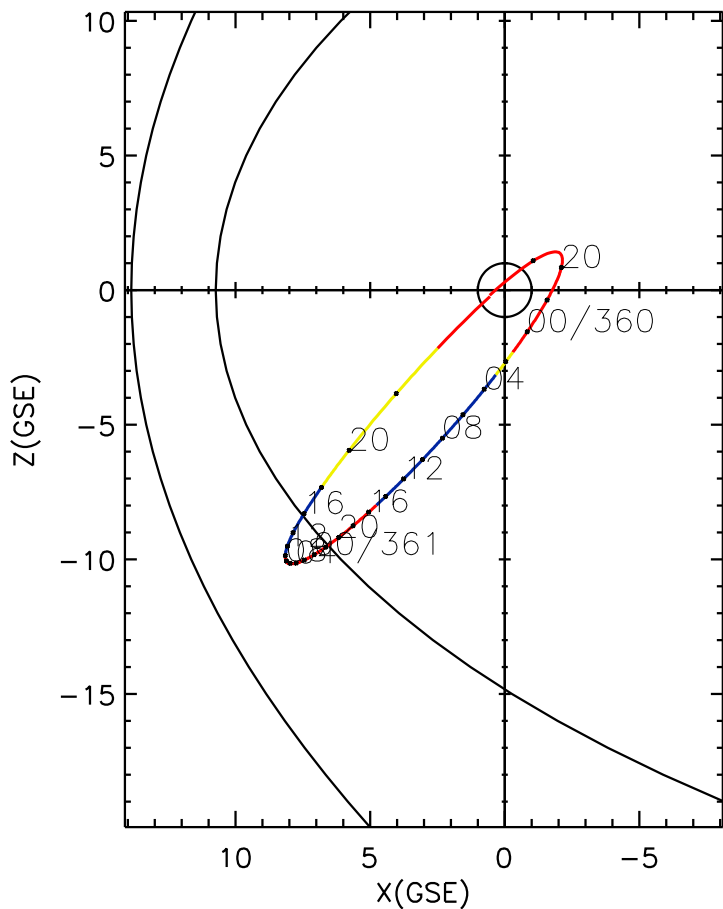

CLUSTER 2 orbit 2009 359 (12/25) 17:31 UT to 2009 361 (12/27) 23:46 UT

Sat May 23 19:25:32 2026