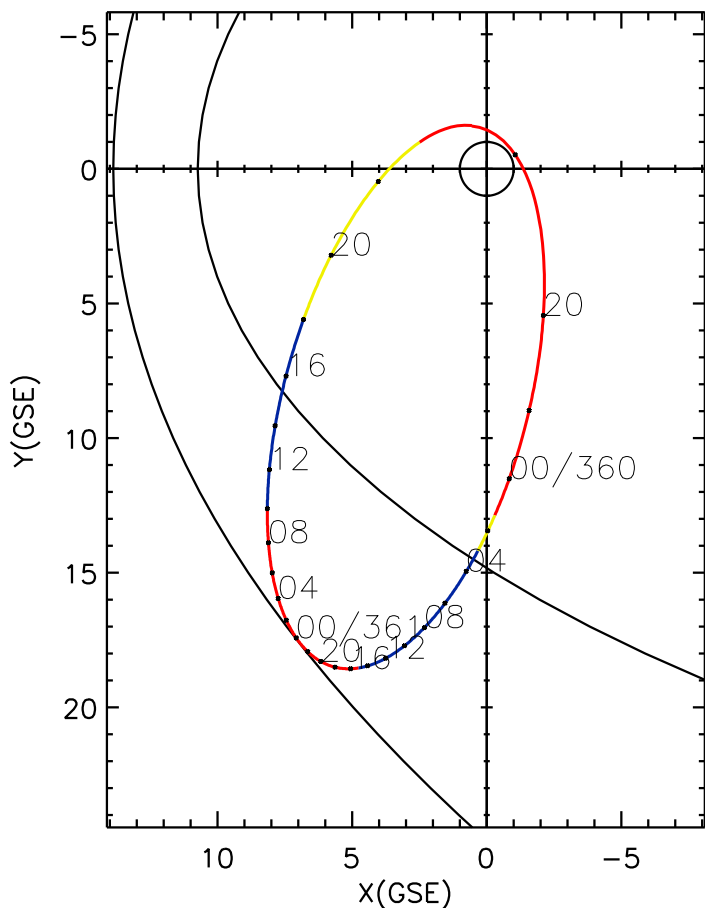

CLUSTER 2 orbit 2009 359 (12/25) 17:31 UT to 2009 361 (12/27) 23:46 UT

Sat May 23 19:25:32 2026