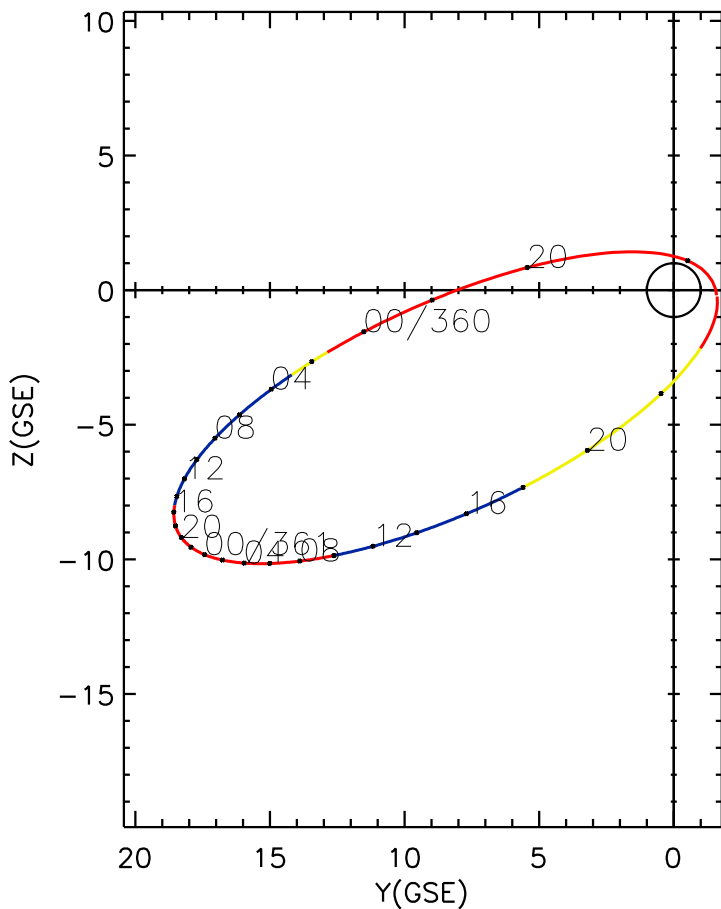

CLUSTER 2 orbit 2009 359 (12/25) 17:31 UT to 2009 361 (12/27) 23:46 UT

Sat May 23 19:25:32 2026