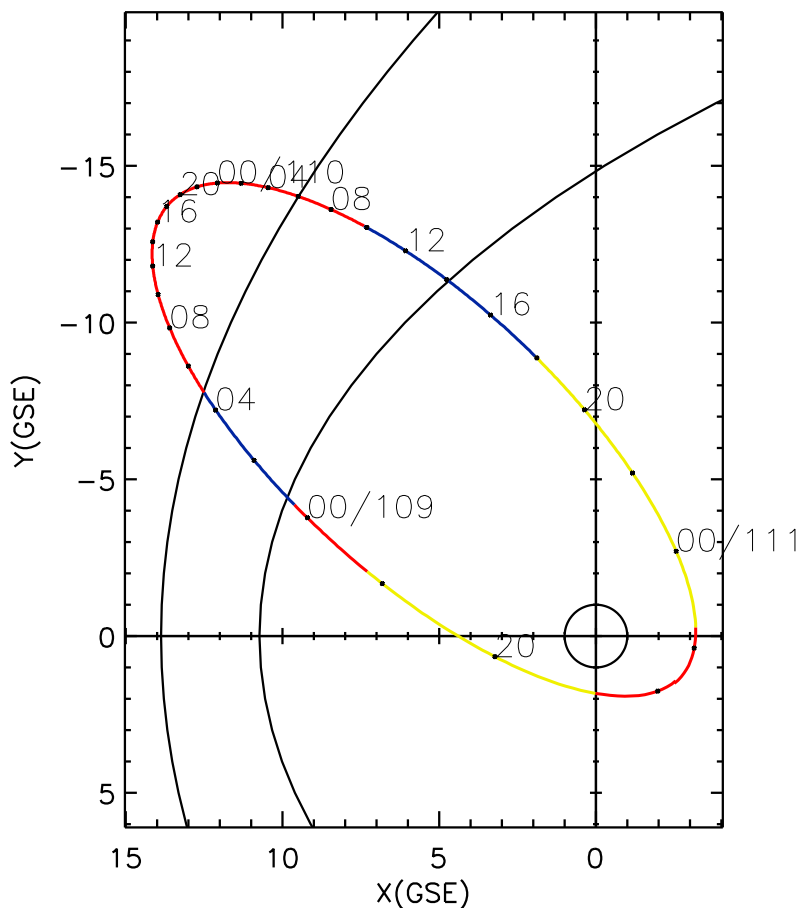

CLUSTER 2 orbit 2008 108 (04/17) 17:41 UT to 2008 111 (04/20) 02:46 UT

Sun May 24 19:22:32 2026