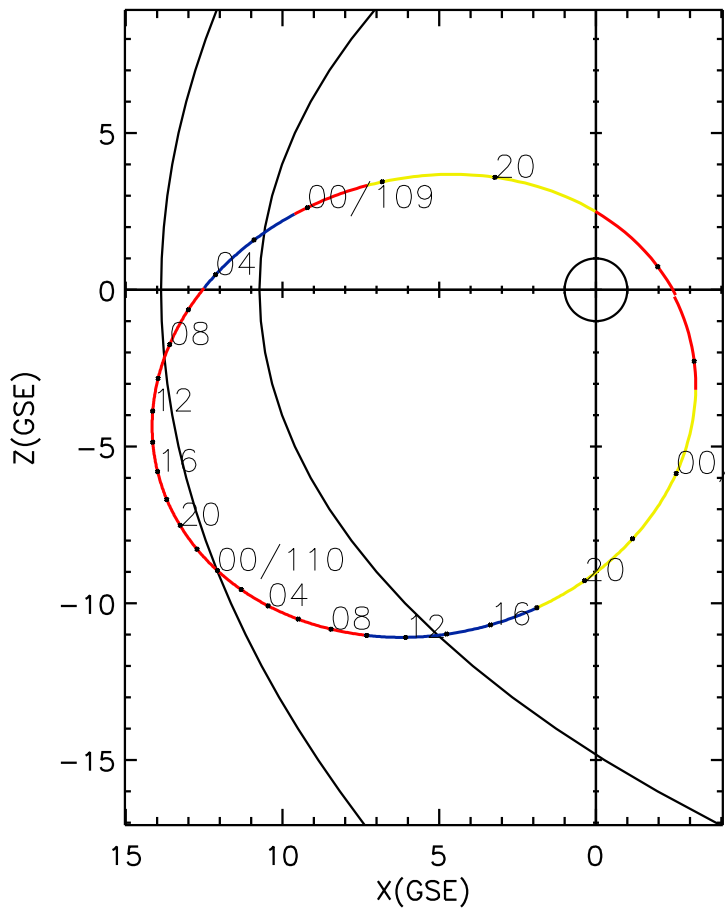

CLUSTER 2 orbit 2008 108 (04/17) 17:41 UT to 2008 111 (04/20) 02:46 UT

Sun May 24 19:22:32 2026