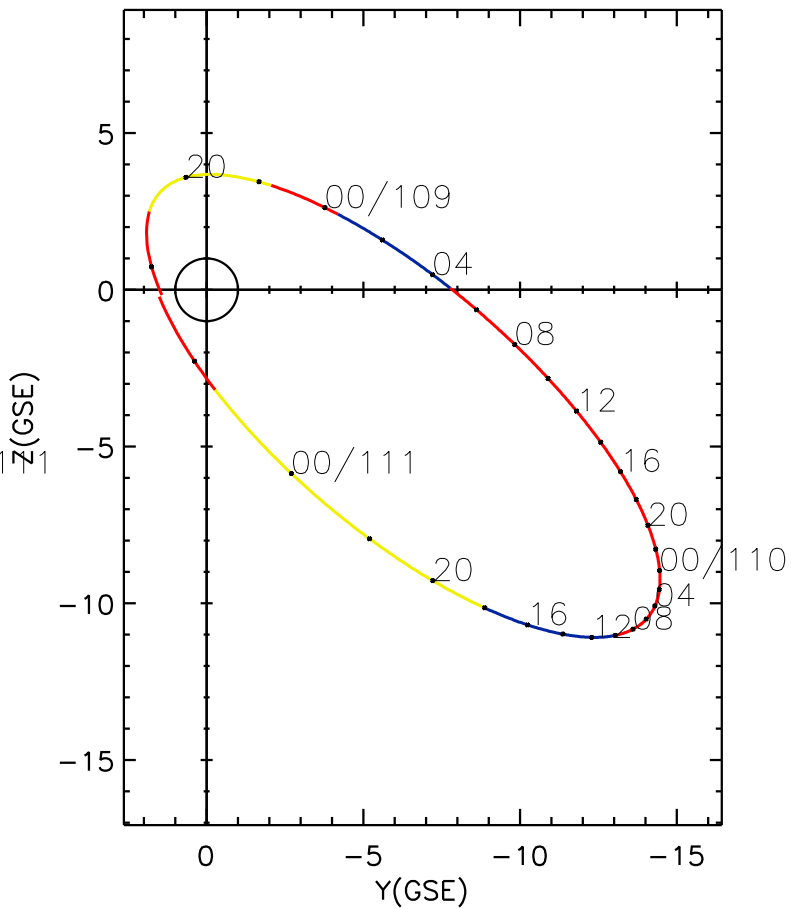

CLUSTER 2 orbit 2008 108 (04/17) 17:41 UT to 2008 111 (04/20) 02:46 UT

Sun May 24 19:22:32 2026