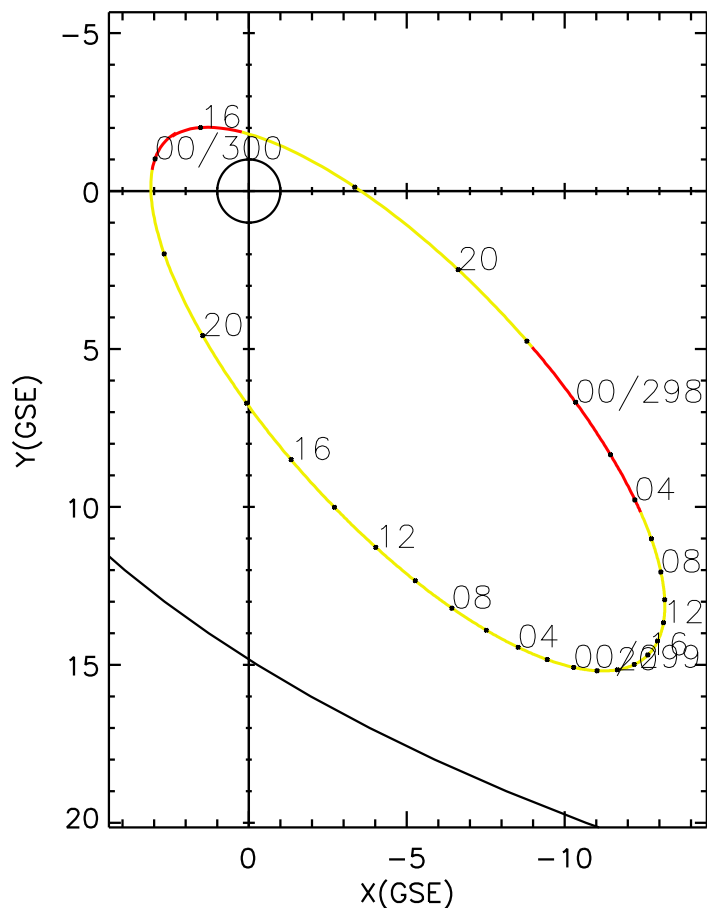

CLUSTER 2 orbit 2007 297 (10/24) 15:31 UT to 2007 300 (10/27) 00:41 UT

Sat May 23 19:22:21 2026