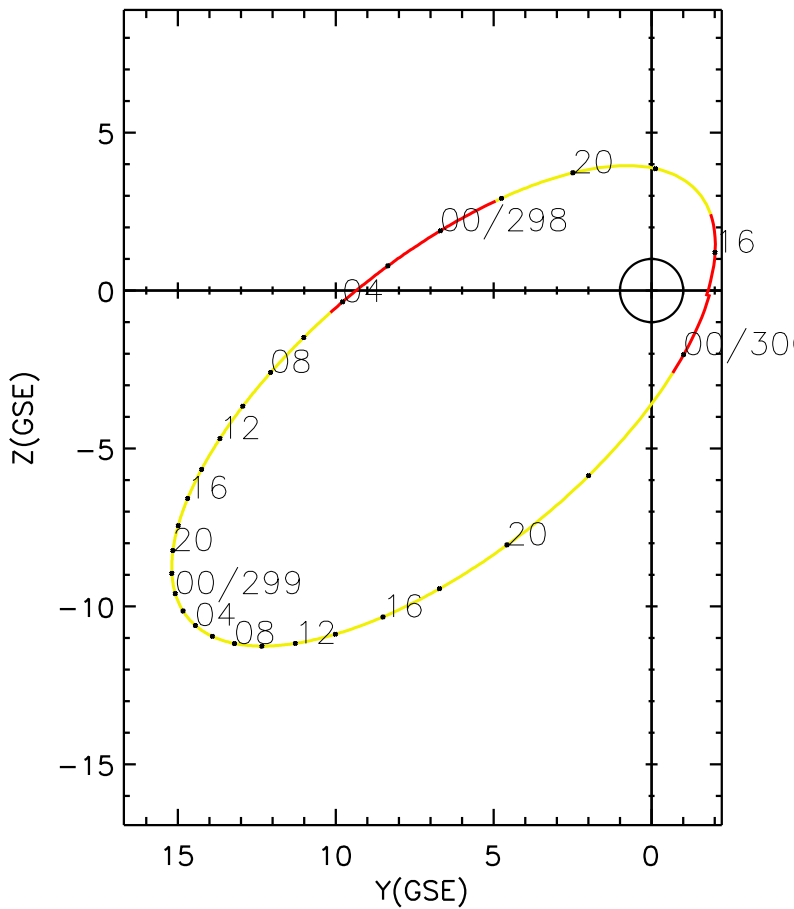

CLUSTER 2 orbit 2007 297 (10/24) 15:31 UT to 2007 300 (10/27) 00:41 UT

Sat May 23 19:22:21 2026