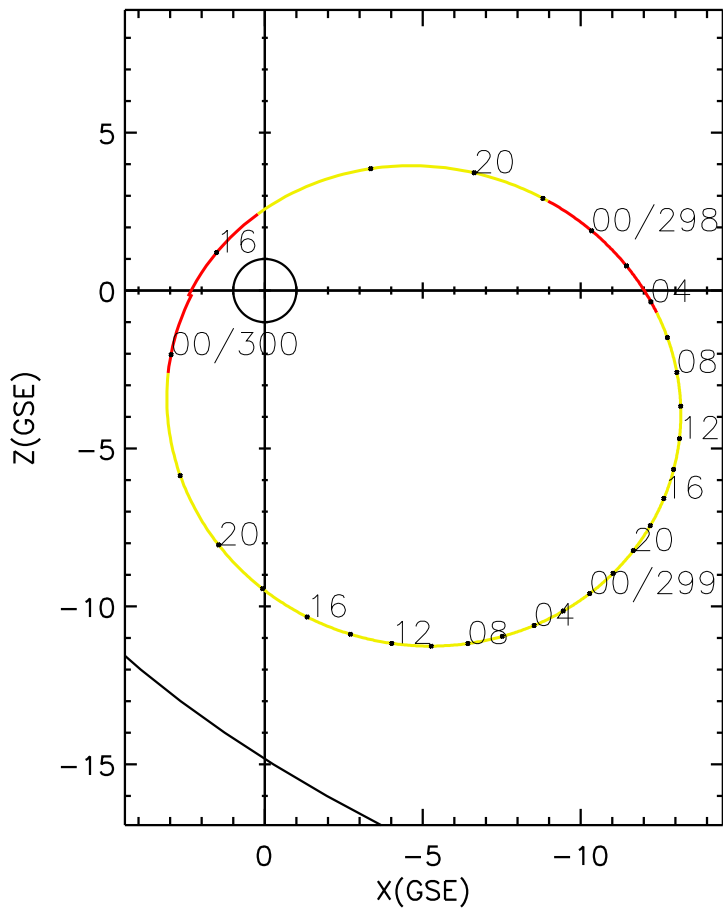

CLUSTER 2 orbit 2007 297 (10/24) 15:31 UT to 2007 300 (10/27) 00:41 UT

Sat May 23 19:22:21 2026