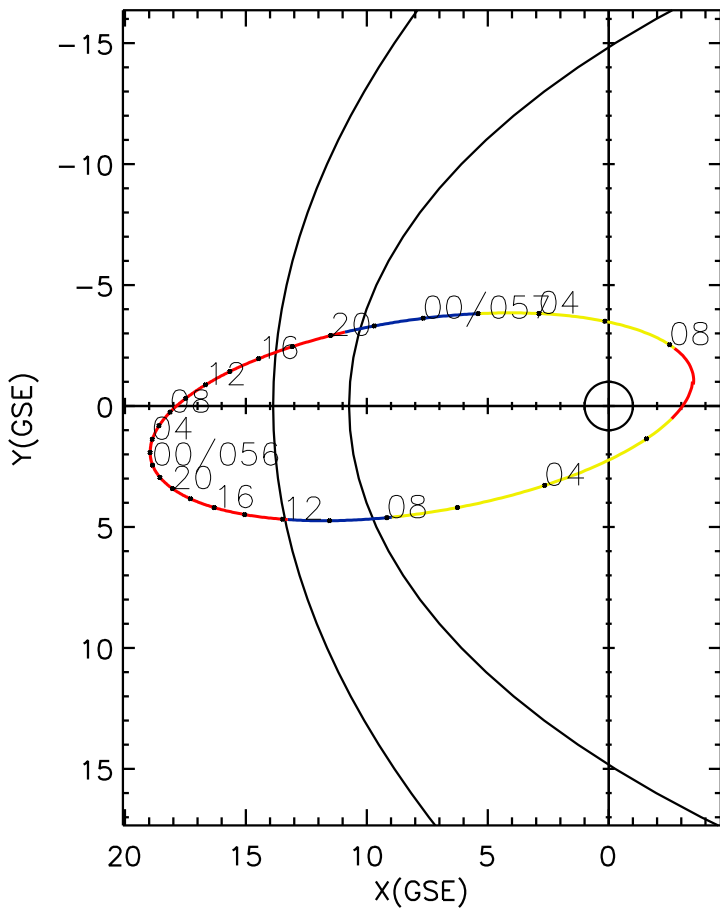

CLUSTER 2 orbit 2007 055 (02/24) 00:26 UT to 2007 057 (02/26) 09:31 UT

Sun May 24 19:21:00 2026