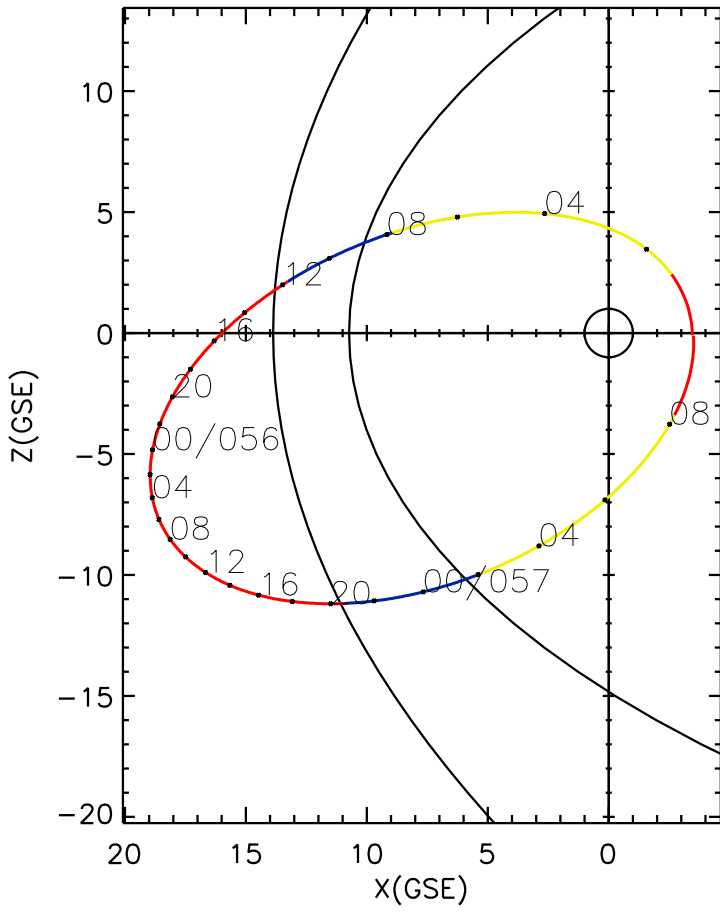

CLUSTER 2 orbit 2007 055 (02/24) 00:26 UT to 2007 057 (02/26) 09:31 UT

Sun May 24 19:21:00 2026