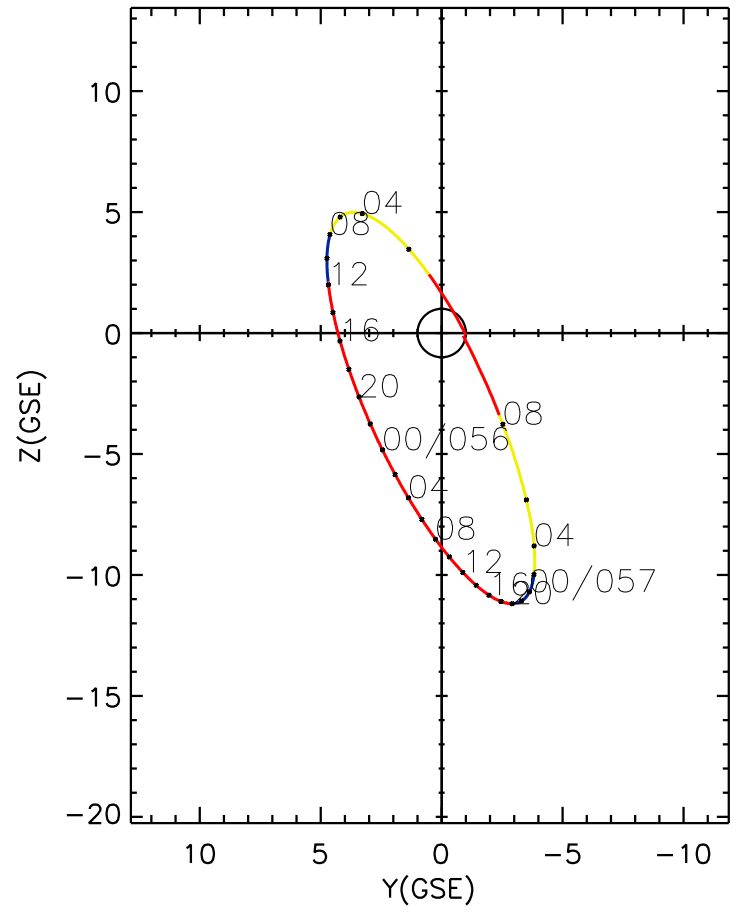

CLUSTER 2 orbit 2007 055 (02/24) 00:26 UT to 2007 057 (02/26) 09:31 UT

Sun May 24 19:21:00 2026