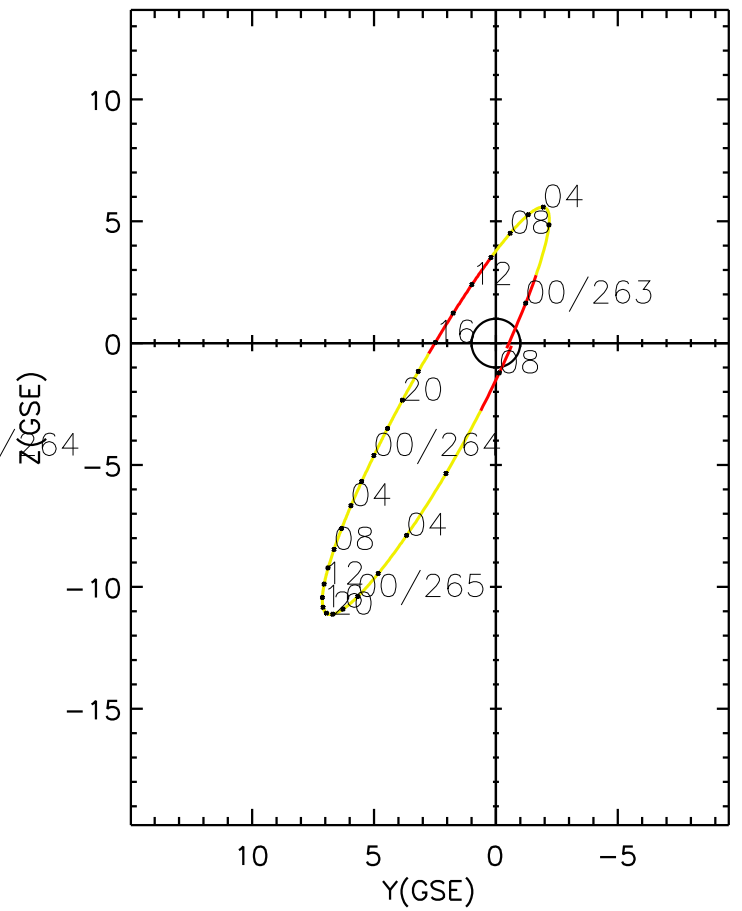

CLUSTER 2 orbit 2006 262 (09/19) 23:16 UT to 2006 265 (09/22) 08:26 UT

Fri May 22 19:20:54 2026