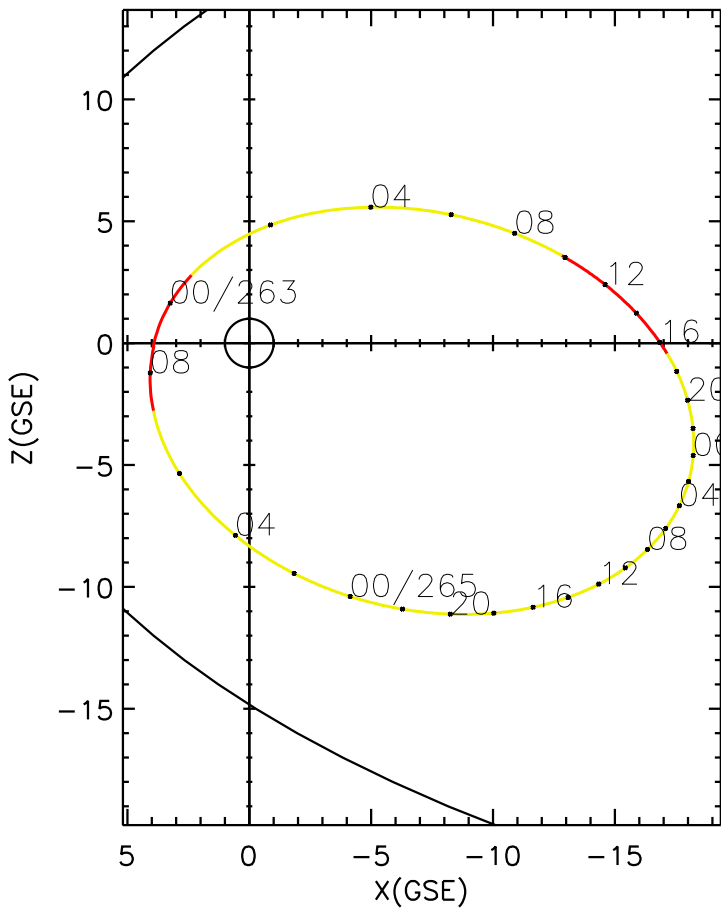

CLUSTER 2 orbit 2006 262 (09/19) 23:16 UT to 2006 265 (09/22) 08:26 UT

Fri May 22 19:20:54 2026