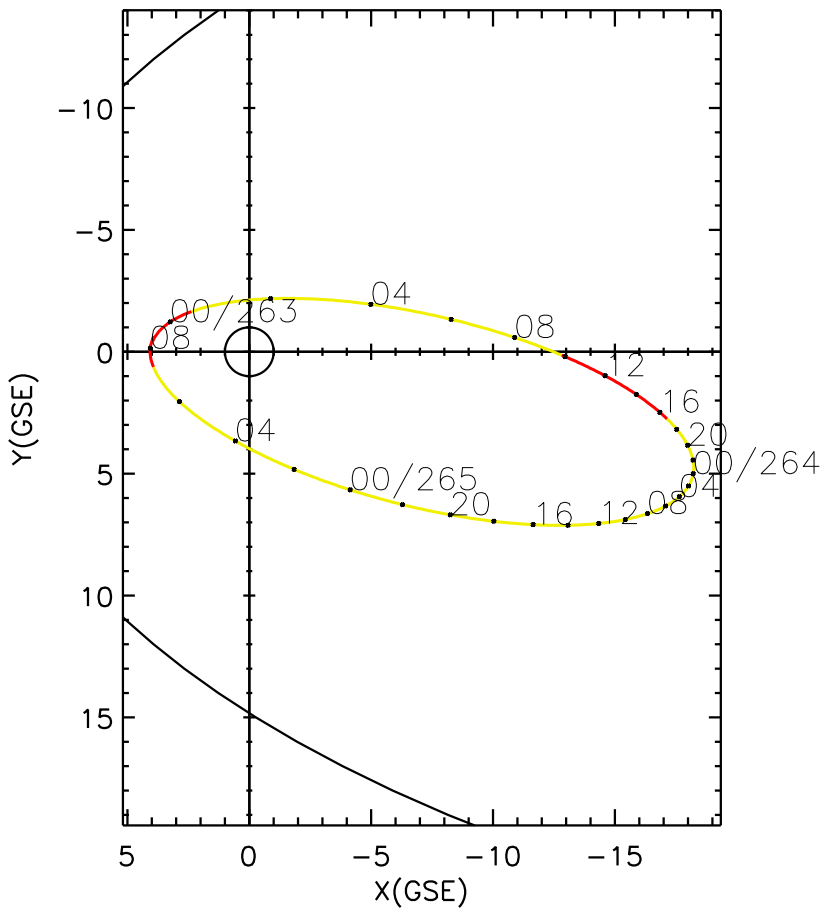

CLUSTER 2 orbit 2006 262 (09/19) 23:16 UT to 2006 265 (09/22) 08:26 UT

Fri May 22 19:20:54 2026