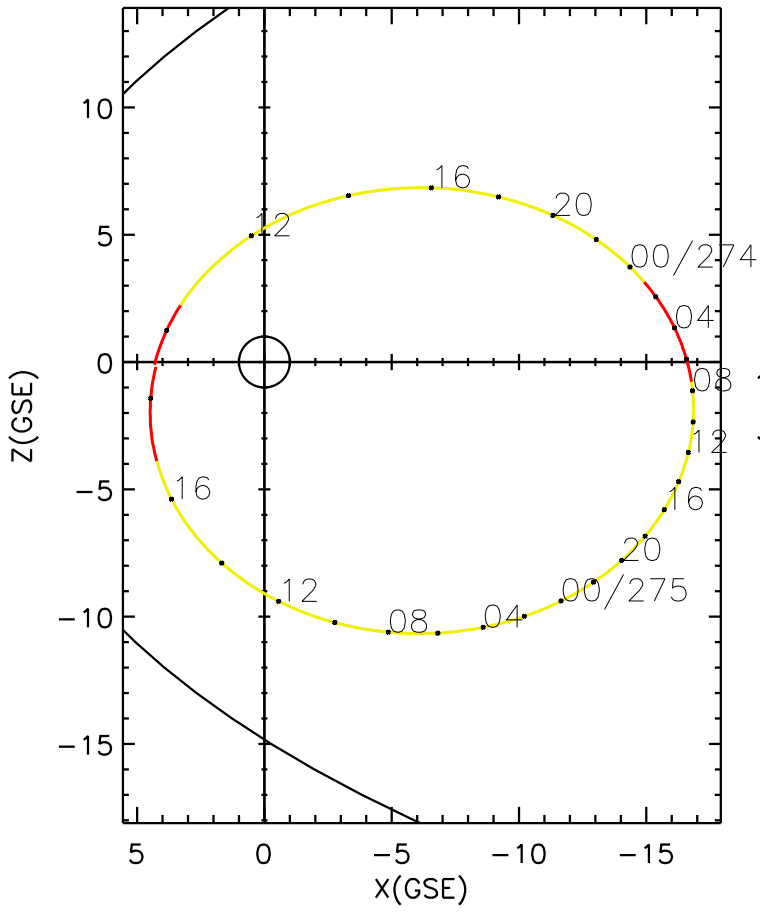

CLUSTER 2 orbit 2005 273 (09/30) 09:26 UT to 2005 275 (10/02) 18:31 UT

Sat May 23 19:19:21 2026