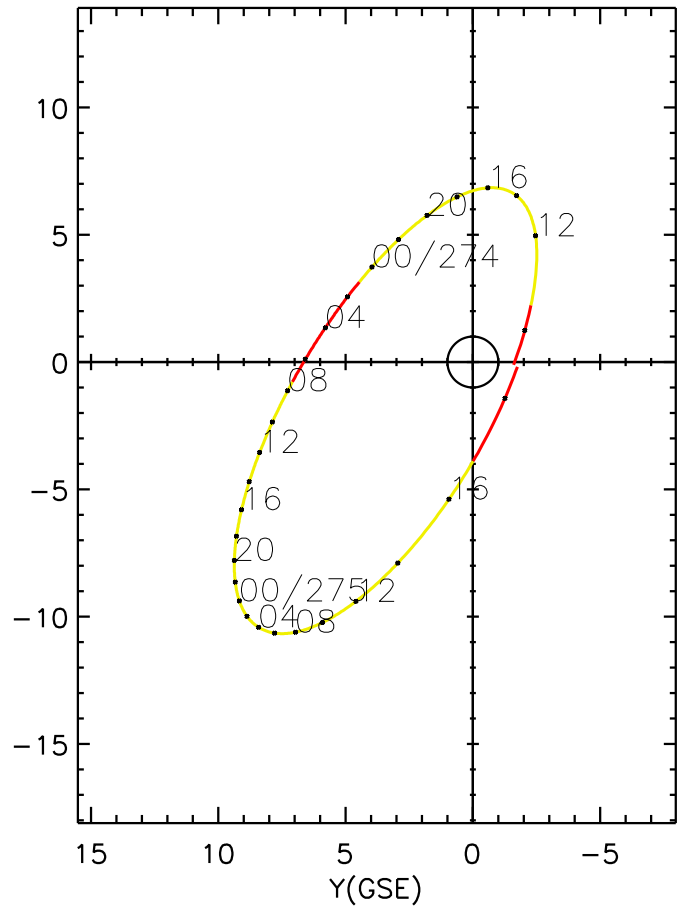

CLUSTER 2 orbit 2005 273 (09/30) 09:26 UT to 2005 275 (10/02) 18:31 UT

Sat May 23 19:19:21 2026