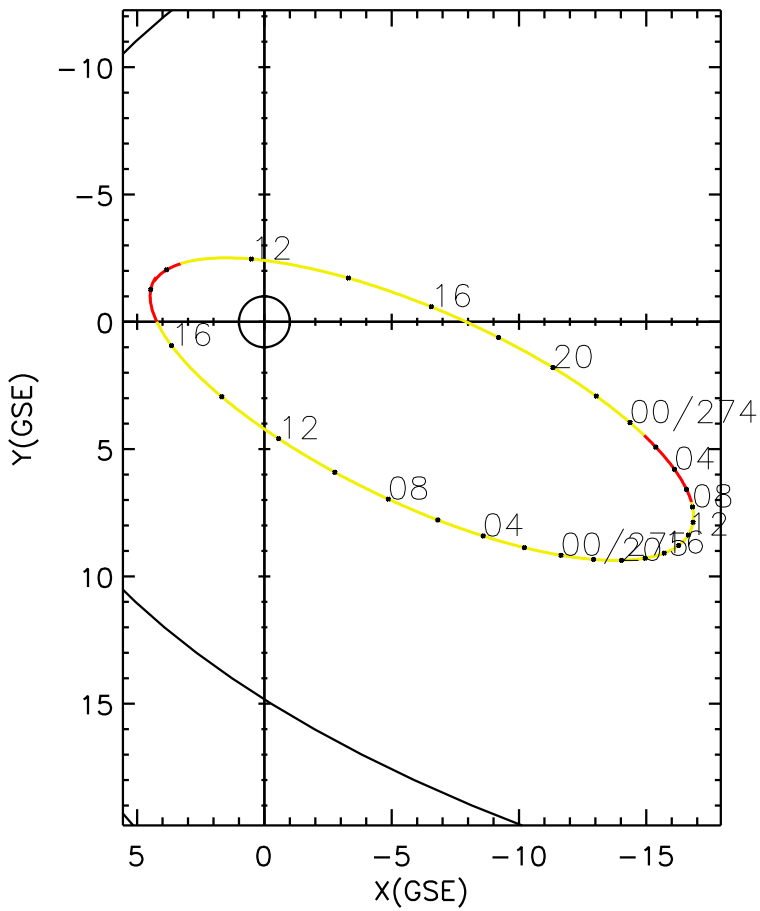

CLUSTER 2 orbit 2005 273 (09/30) 09:26 UT to 2005 275 (10/02) 18:31 UT

Sat May 23 19:19:21 2026