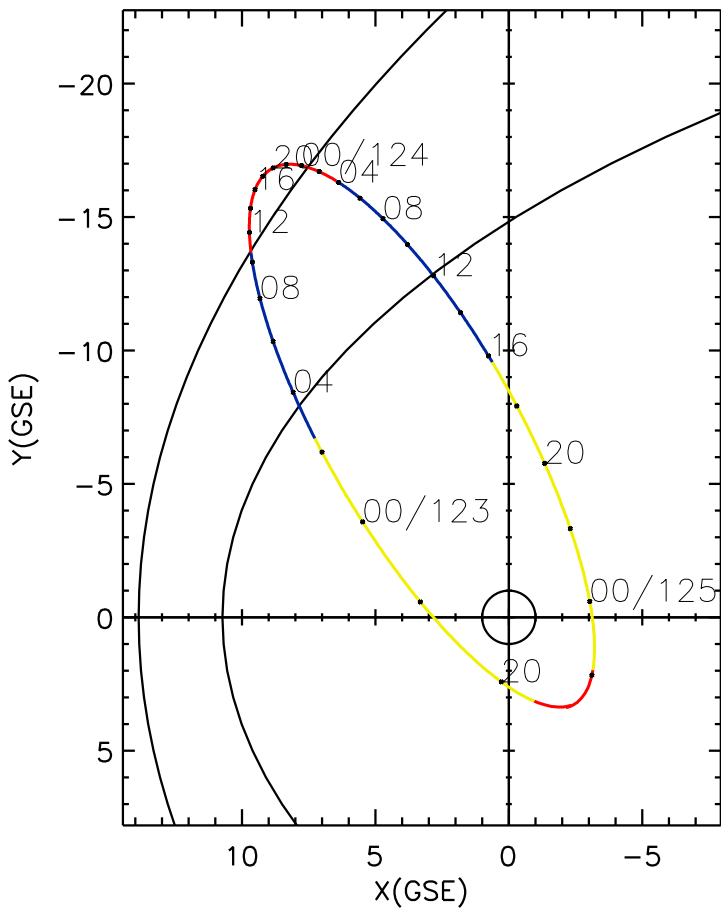

CLUSTER 2 orbit 2005 122 (05/02) 18:16 UT to 2005 125 (05/05) 03:26 UT

Sun May 24 19:18:33 2026