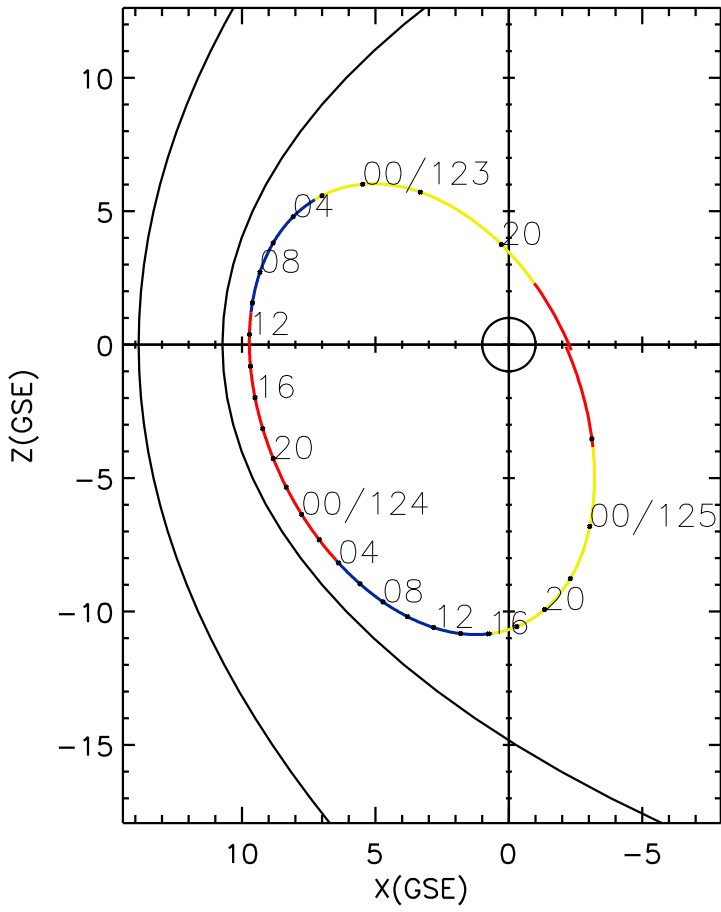

CLUSTER 2 orbit 2005 122 (05/02) 18:16 UT to 2005 125 (05/05) 03:26 UT

Sun May 24 19:18:33 2026