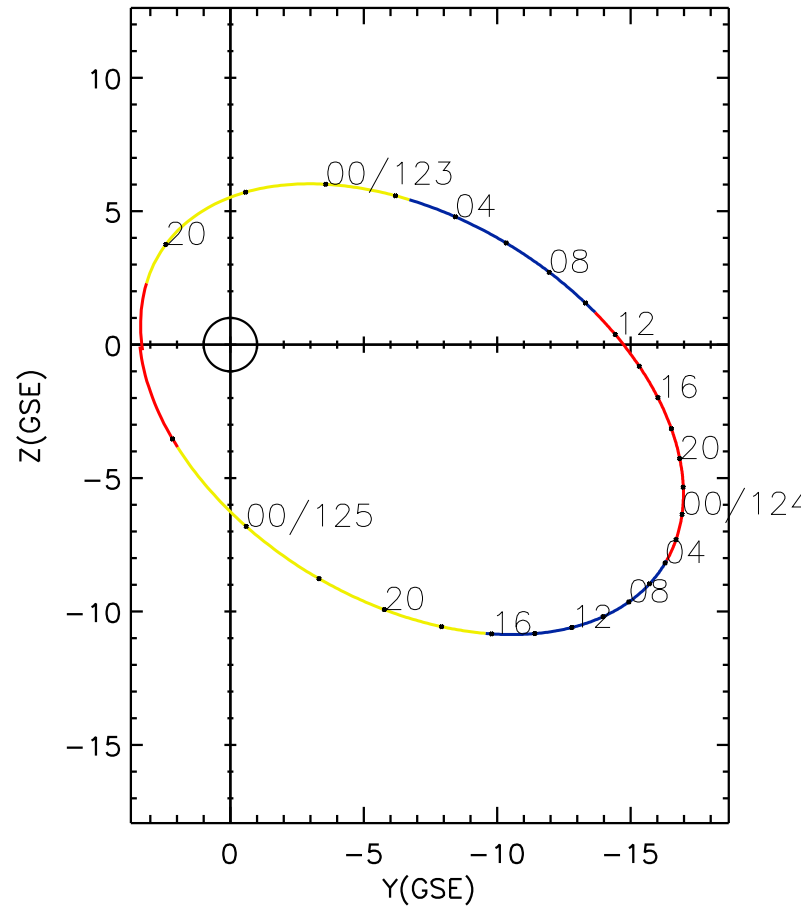

CLUSTER 2 orbit 2005 122 (05/02) 18:16 UT to 2005 125 (05/05) 03:26 UT

Sun May 24 19:18:33 2026