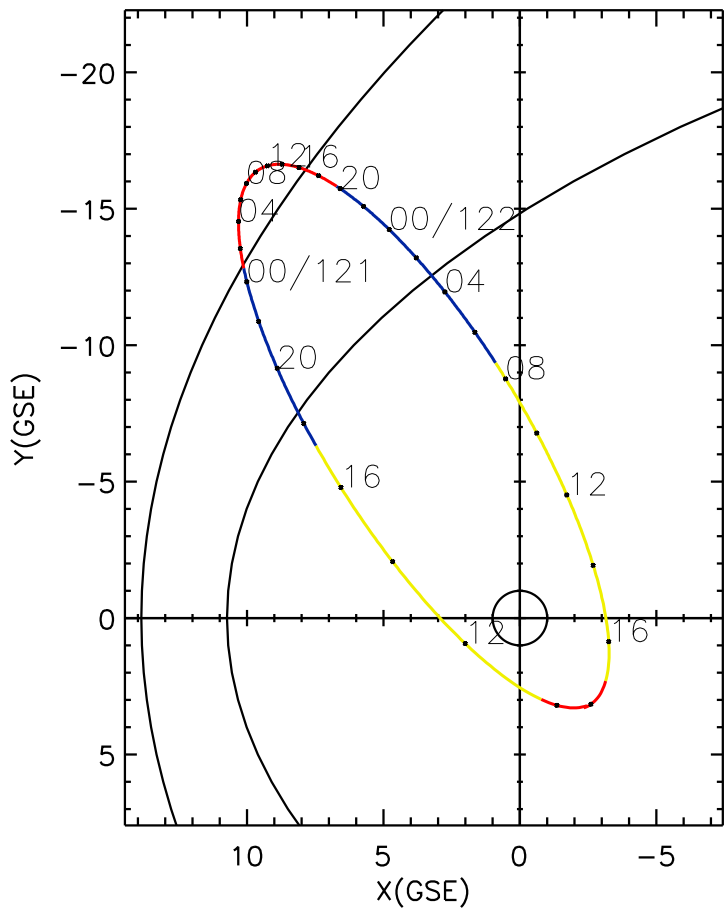

CLUSTER 2 orbit 2005 120 (04/30) 09:11 UT to 2005 122 (05/02) 18:16 UT

Sat May 23 19:18:44 2026