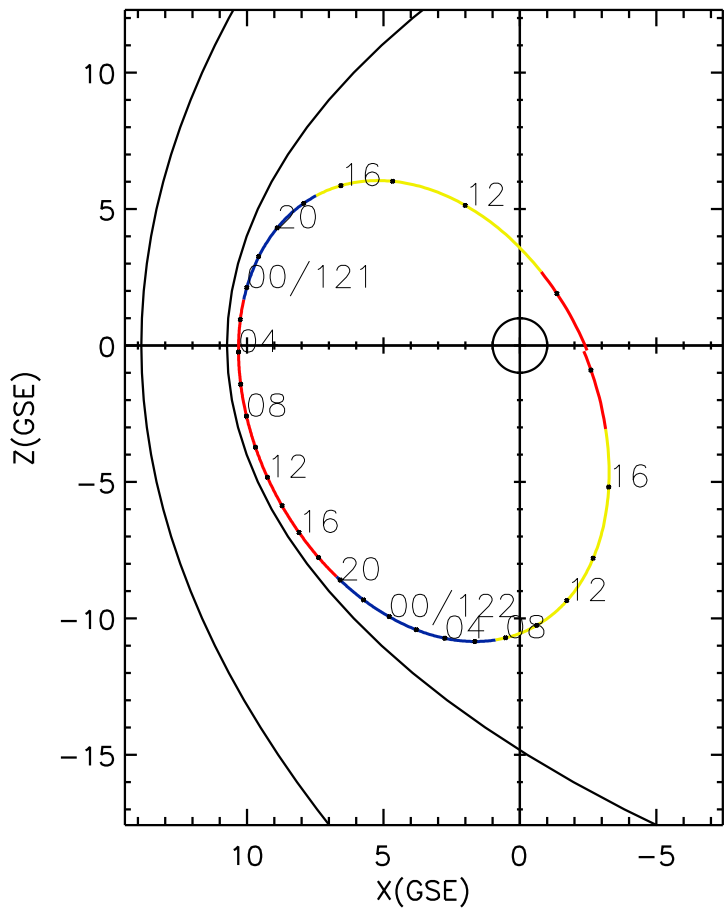

CLUSTER 2 orbit 2005 120 (04/30) 09:11 UT to 2005 122 (05/02) 18:16 UT

Sat May 23 19:18:44 2026