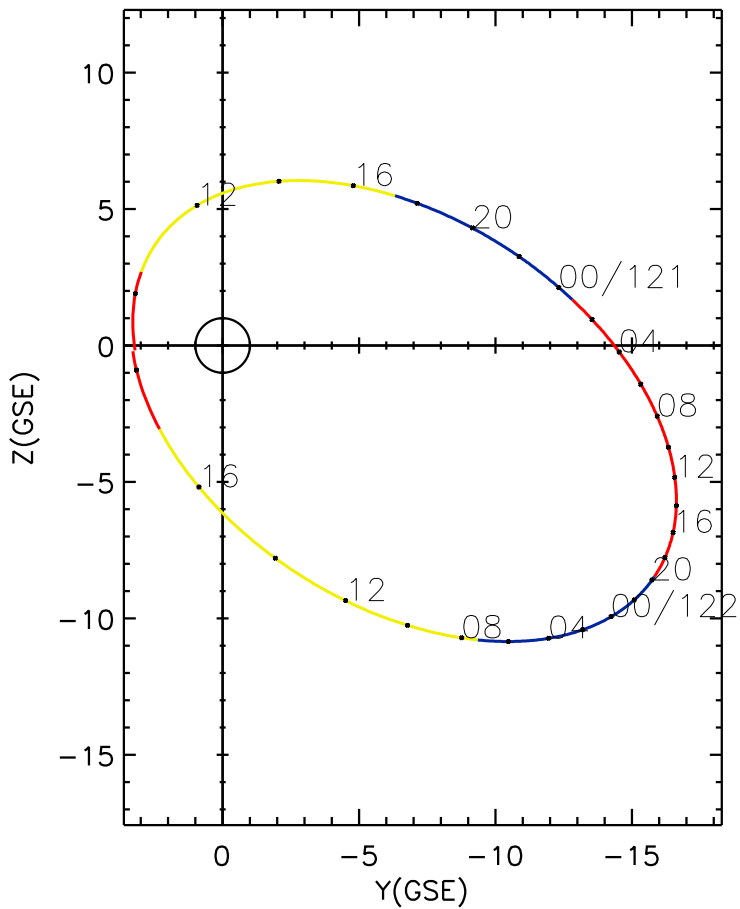

CLUSTER 2 orbit 2005 120 (04/30) 09:11 UT to 2005 122 (05/02) 18:16 UT

Sat May 23 19:18:44 2026