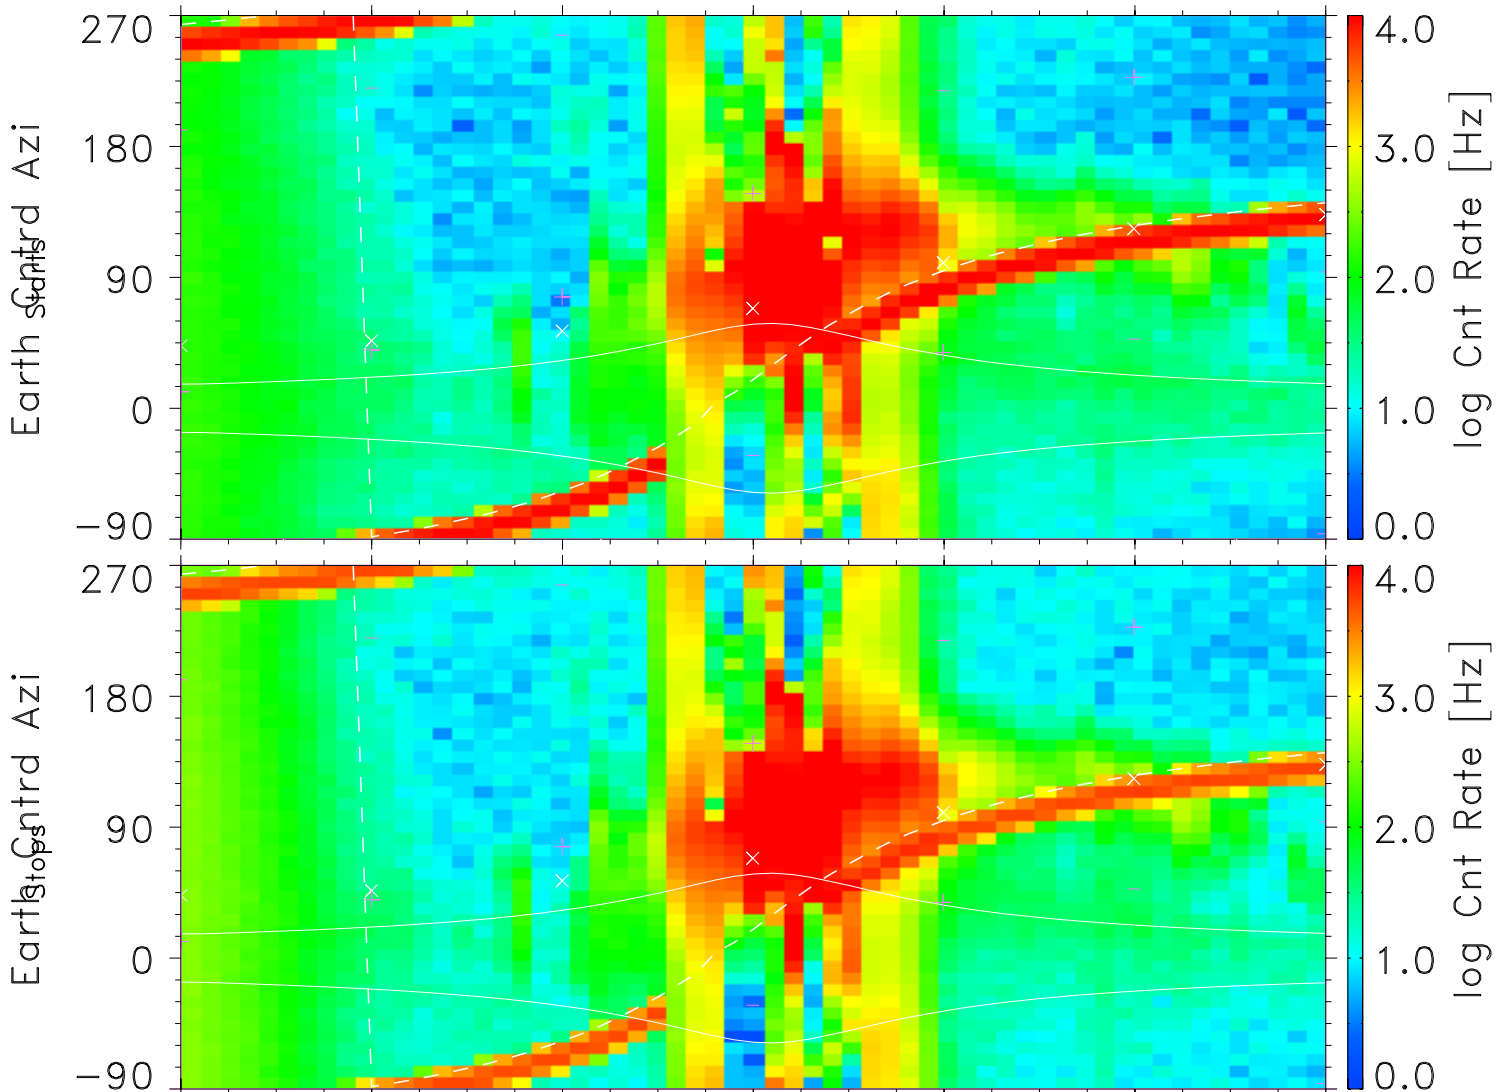

IMAGE/LENA Perigee

Start Time: 2003/12/04 (338) 08:16:00
 Stop Time: 2003/12/04 (338) 10:16:00

sun
 no data
 ram
 B
 no cnts

UT	08:16	08:36	08:56	09:16	09:36	09:56	10:16	hh:mm
Lshell	6.27	10.08	58.77	1.14	7.68	113.01	23.53	
RE	3.16	2.41	1.60	1.11	1.62	2.43	3.18	Re
MLT	9.36	9.82	16.33	20.67	21.72	4.91	7.67	hrs
MLat	44.73	60.68	80.90	10.68	-62.44	-81.97	-68.84	degs
InvLat	66.45	71.64	82.50	20.66	68.84	84.60	78.10	degs

TOF Start CFD Level: 10
 HVPS Optics Steering Cmd: 0

TOF Stop CFD Level: 6
 HVPS MCP Stop VMON: 171

lena_dps_v1.0.8
 Fri Dec 12 03:40:06 2003
 Data: UDF Definitive
 zero spin angle: Earth

/archive4/PRODUCTS/downloads/I03120408161016_per0.pdf