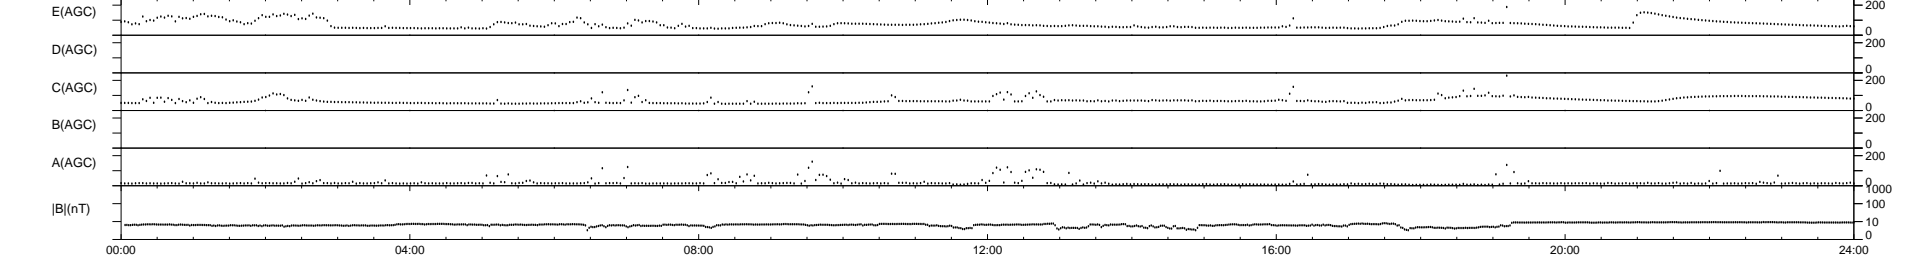

0 bad + 2 good MF/ZMF projected (100%) - 0 missing MFs
 Avg interval = 180 secs
 Re = - 307.53 (3.96, 306.83, 20.36 GSE)

1.7d VMS-SunOS LZ version = v02

WIND/WAVES Summary Plot (Page 1) for 13-MAY-2002, DOY = 133

DAILY Mon Sep 8, 2008
 Re = 309.76 (5.06, 309.02, 20.68 GSE)

RAD2
 Antenna Ey
 Mode LIN(1)
 SUM/SEP SEP
 Toggle OFF

RAD1
 Antenna Ex
 Mode LIS(2,3)
 SUM/SEP SUM
 Toggle OFF

TNR
 Antenna ExEy
 Mode A-32
 Sweep ACE