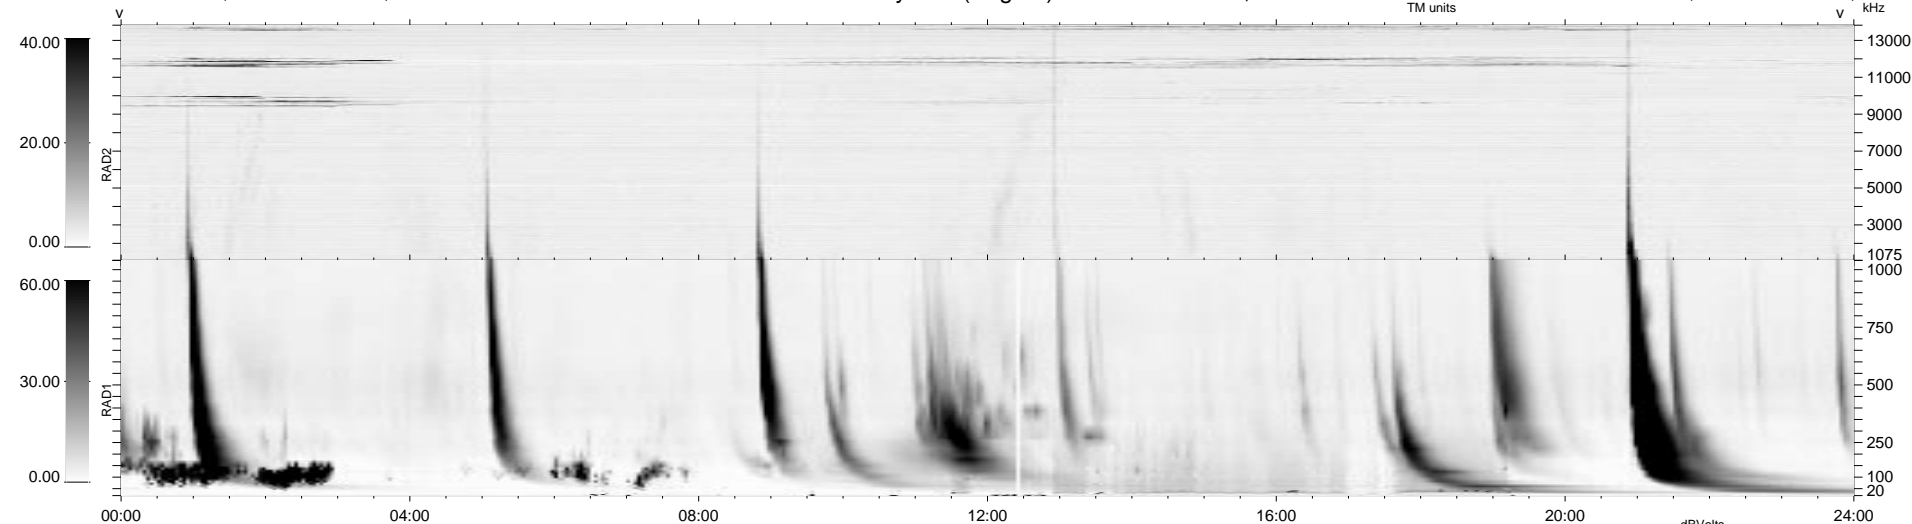

0 bad + 2 good MF/ZMF projected (100%) - 0 missing MFs
 Avg interval = 180 secs
 Re = - 307.53 (3.96, 306.83, 20.36 GSE)

1.7d VMS-SunOS LZ version = v02

WIND/WAVES Summary Plot (Page 1) for 13-MAY-2002, DOY = 133

DAILY Mon Sep 8, 2008
 Re = 309.76 (5.06, 309.02, 20.68 GSE)

RAD2
 Antenna Ey
 Mode LIN(1)
 SUM/SEP SEP
 Toggle OFF

RAD1
 Antenna Ex
 Mode LIS(2,3)
 SUM/SEP SUM
 Toggle OFF

TNR
 Antenna ExEy
 Mode A-32
 Sweep ACE