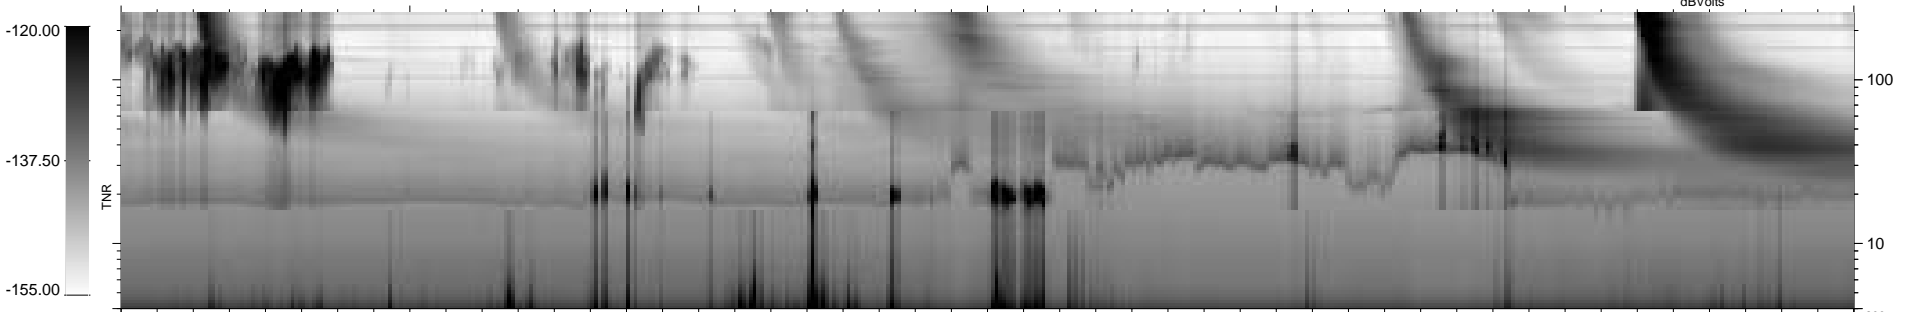

0 bad + 2 good MF/ZMF projected (100%) - 0 missing MFs
 Avg interval = 180 secs
 Re = - 307.53 (3.96, 306.83, 20.36 GSE)

1.7d VMS-SunOS LZ version = v02

WIND/WAVES Summary Plot (Page 1) for 13-MAY-2002, DOY = 133

DAILY Mon Sep 8, 2008
 Re = 309.76 (5.06, 309.02, 20.68 GSE)

RAD2
 Antenna Ey
 Mode LIN(1)
 SUM/SEP SEP
 Toggle OFF

RAD1
 Antenna Ex
 Mode LIS(2,3)
 SUM/SEP SUM
 Toggle OFF

TNR
 Antenna ExEy
 Mode A-32
 Sweep ACE