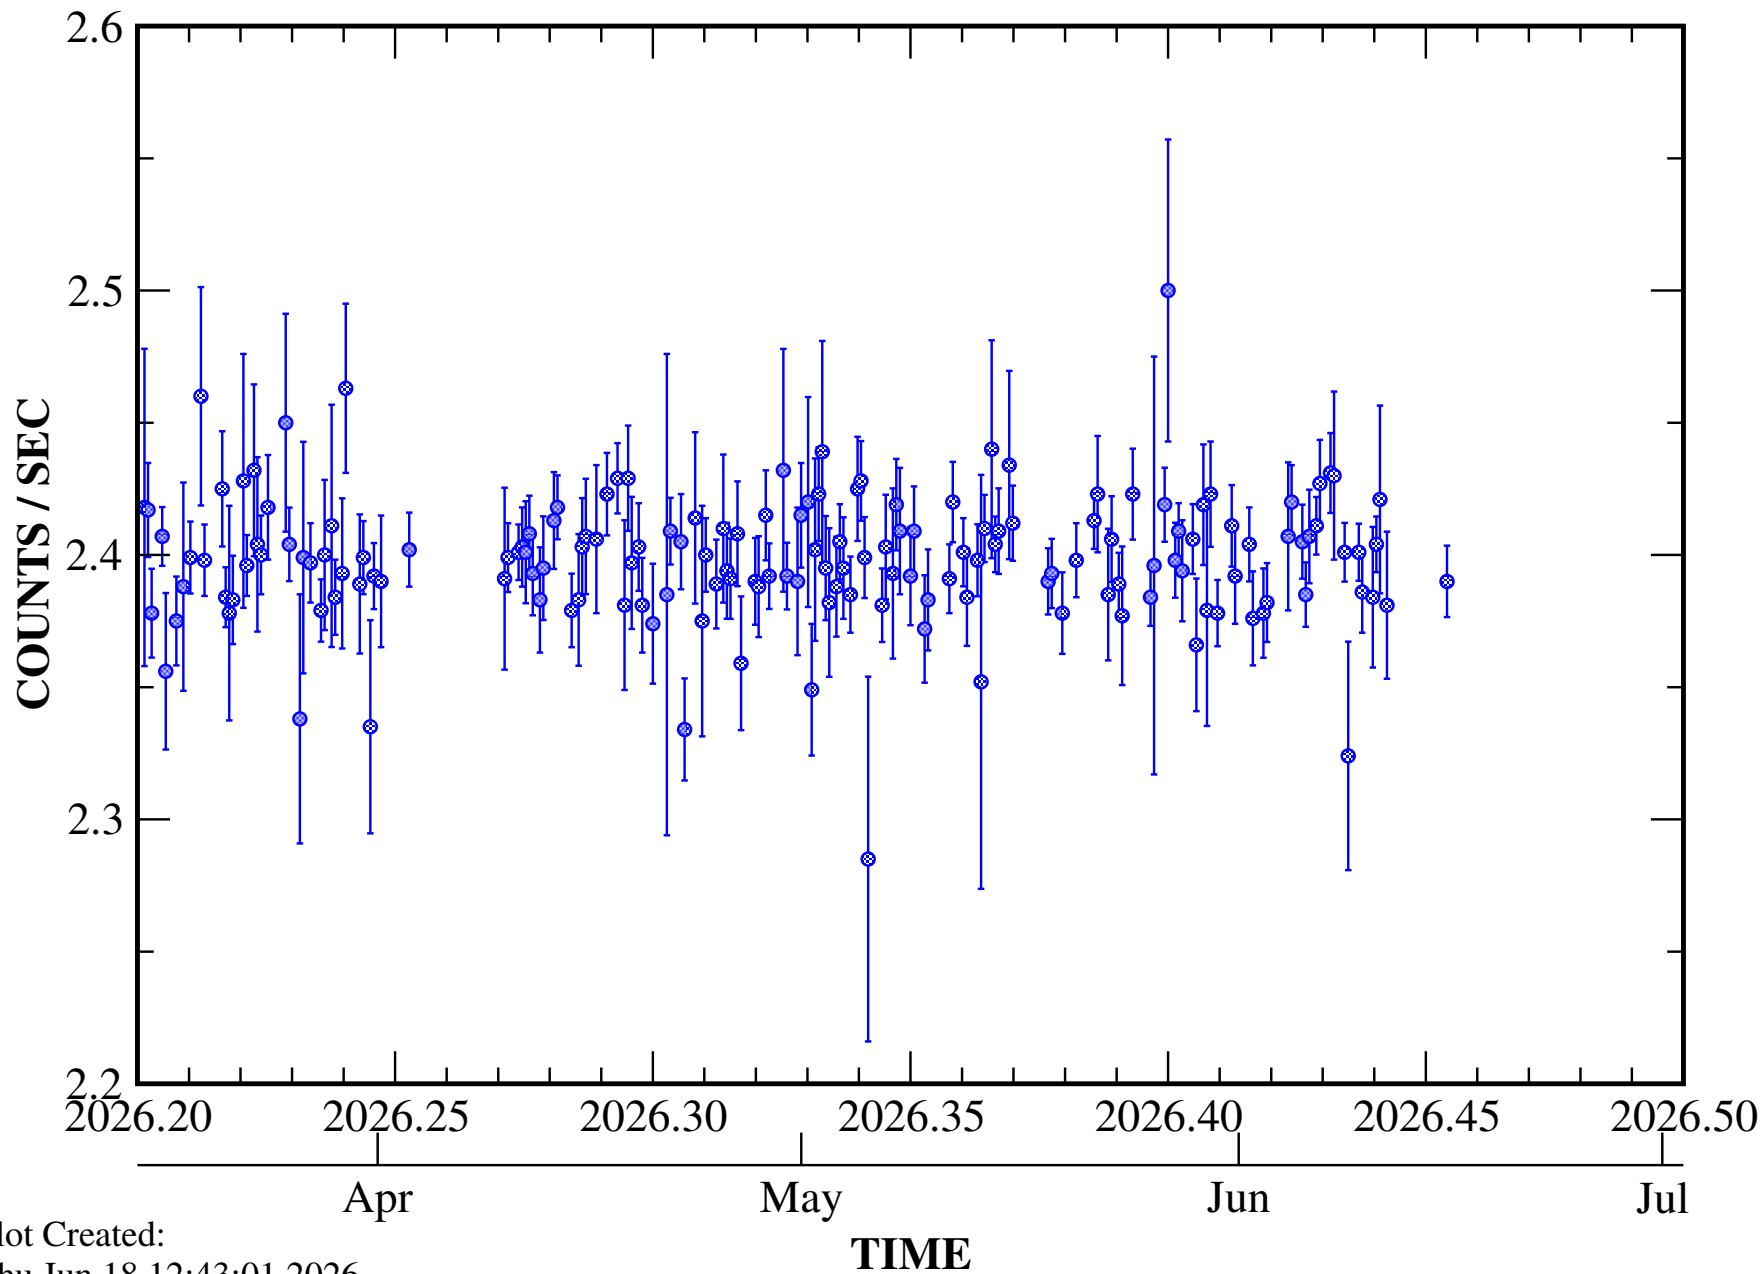

VOYAGER-2

PGH (6-Hour Avg)

Plot Created:
Thu Jun 18 12:43:01 2026