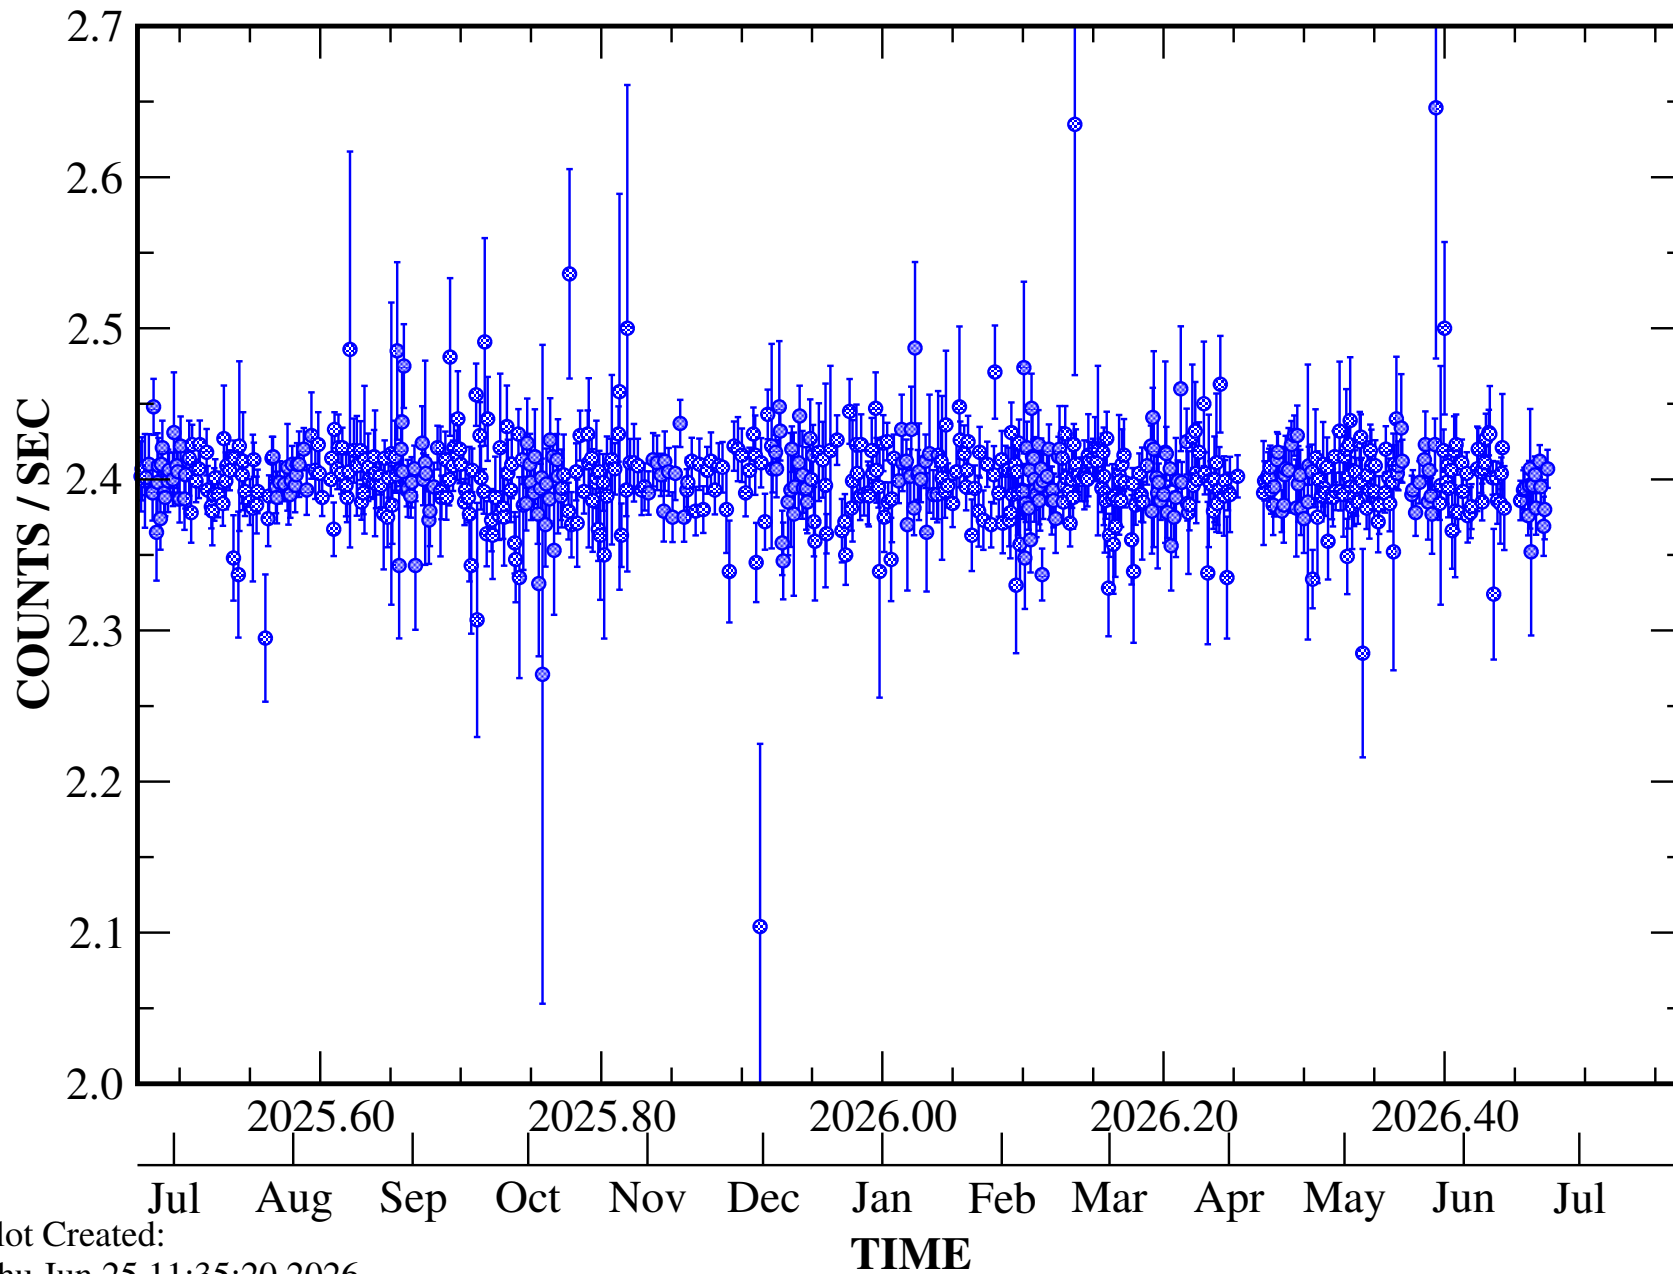

VOYAGER-2

PGH (6-Hour Avg)

Plot Created:
Thu Jun 25 11:35:20 2026