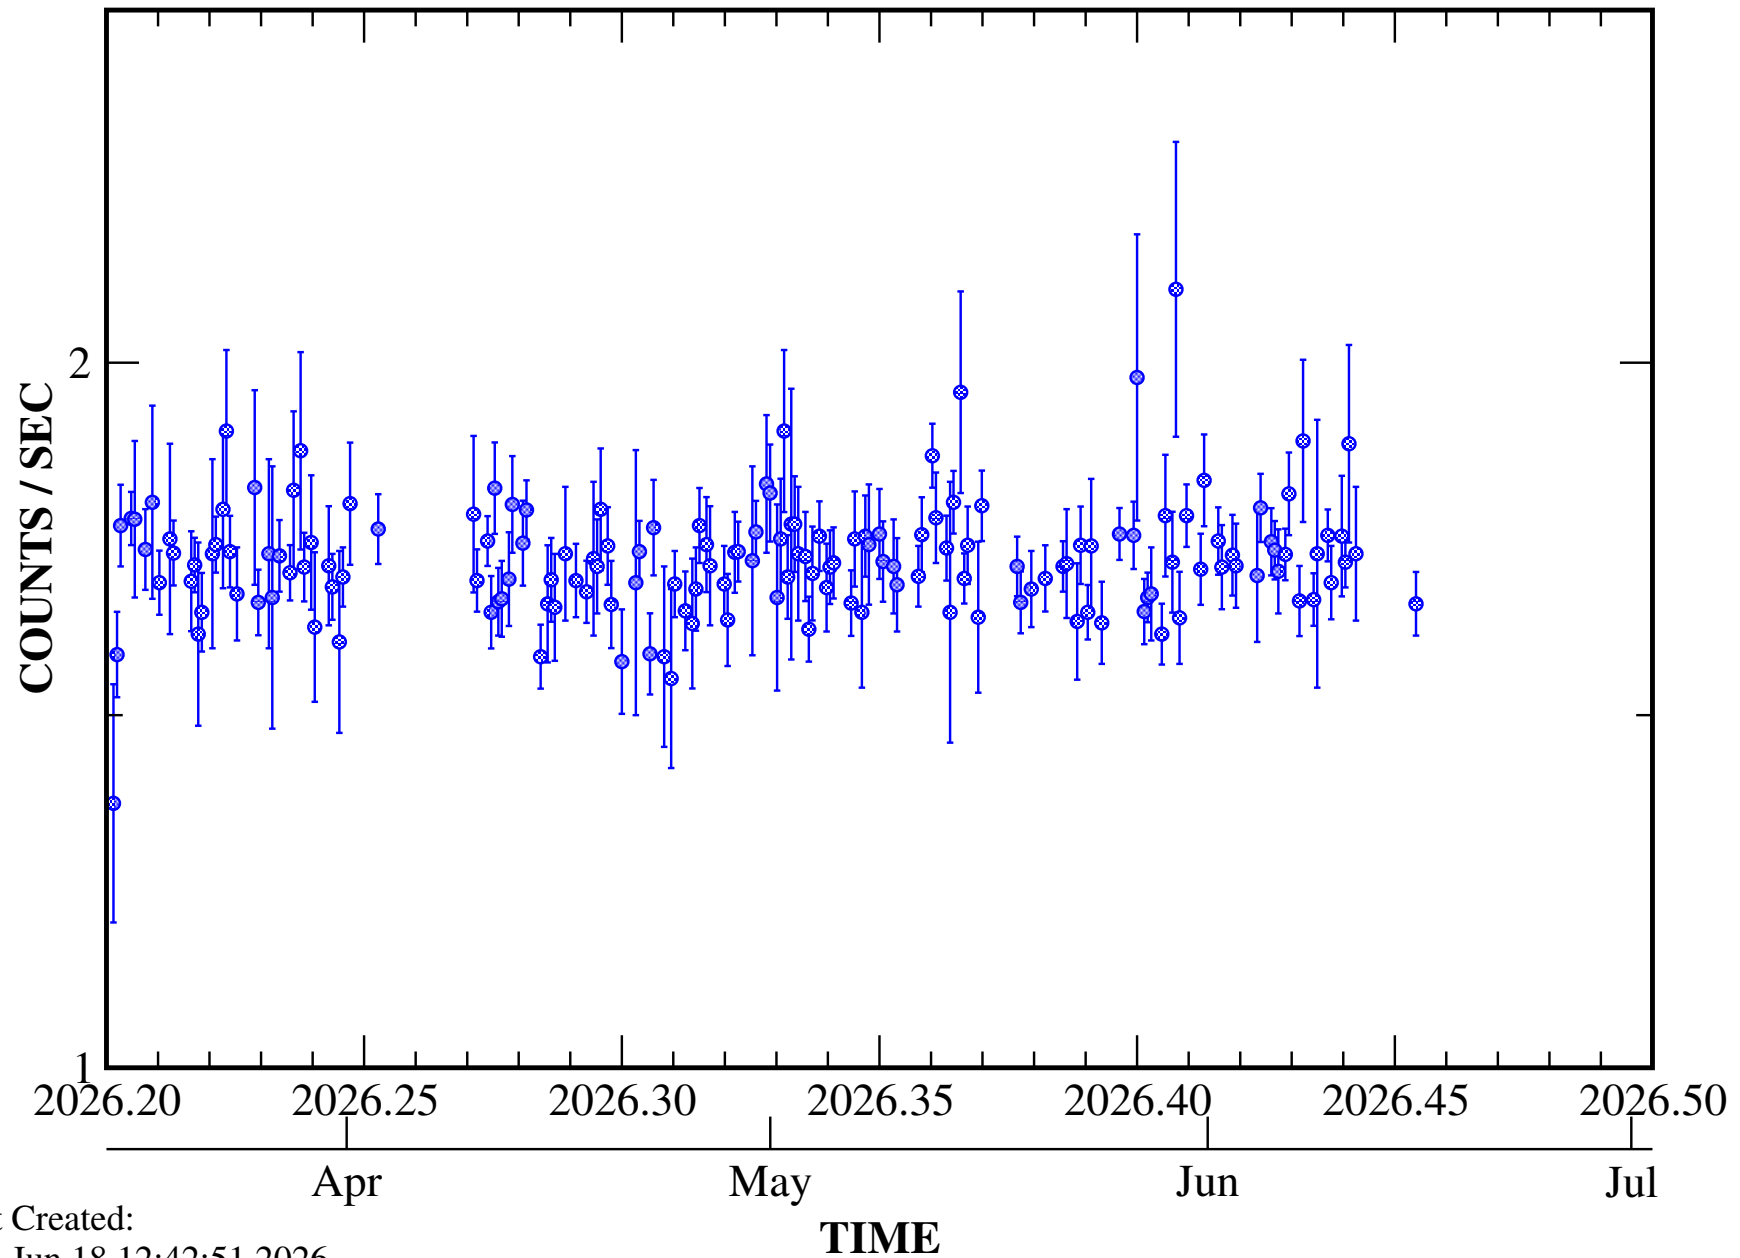

## LA1 (6-Hour Avg)

Plot Created:  
Thu Jun 18 12:42:51 2026