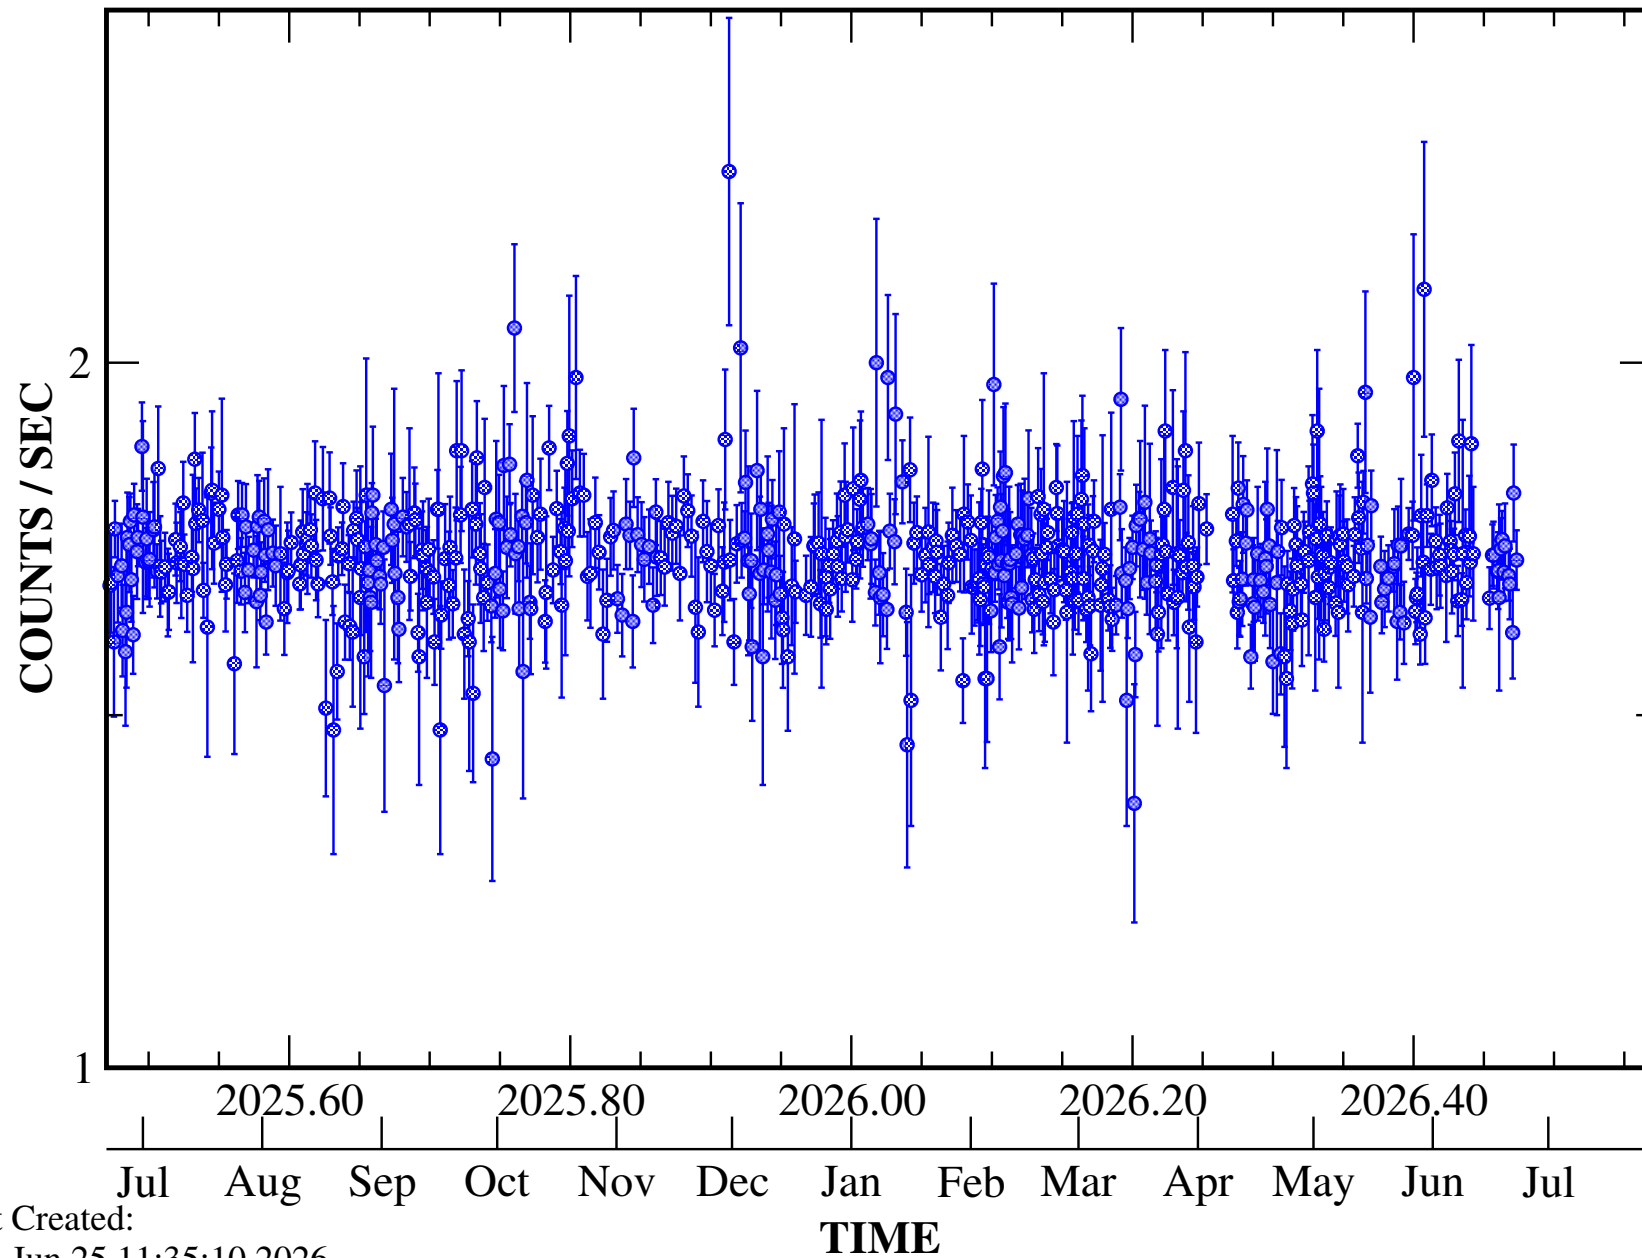

VOYAGER-2

LA1 (6-Hour Avg)

Plot Created:
Thu Jun 25 11:35:10 2026