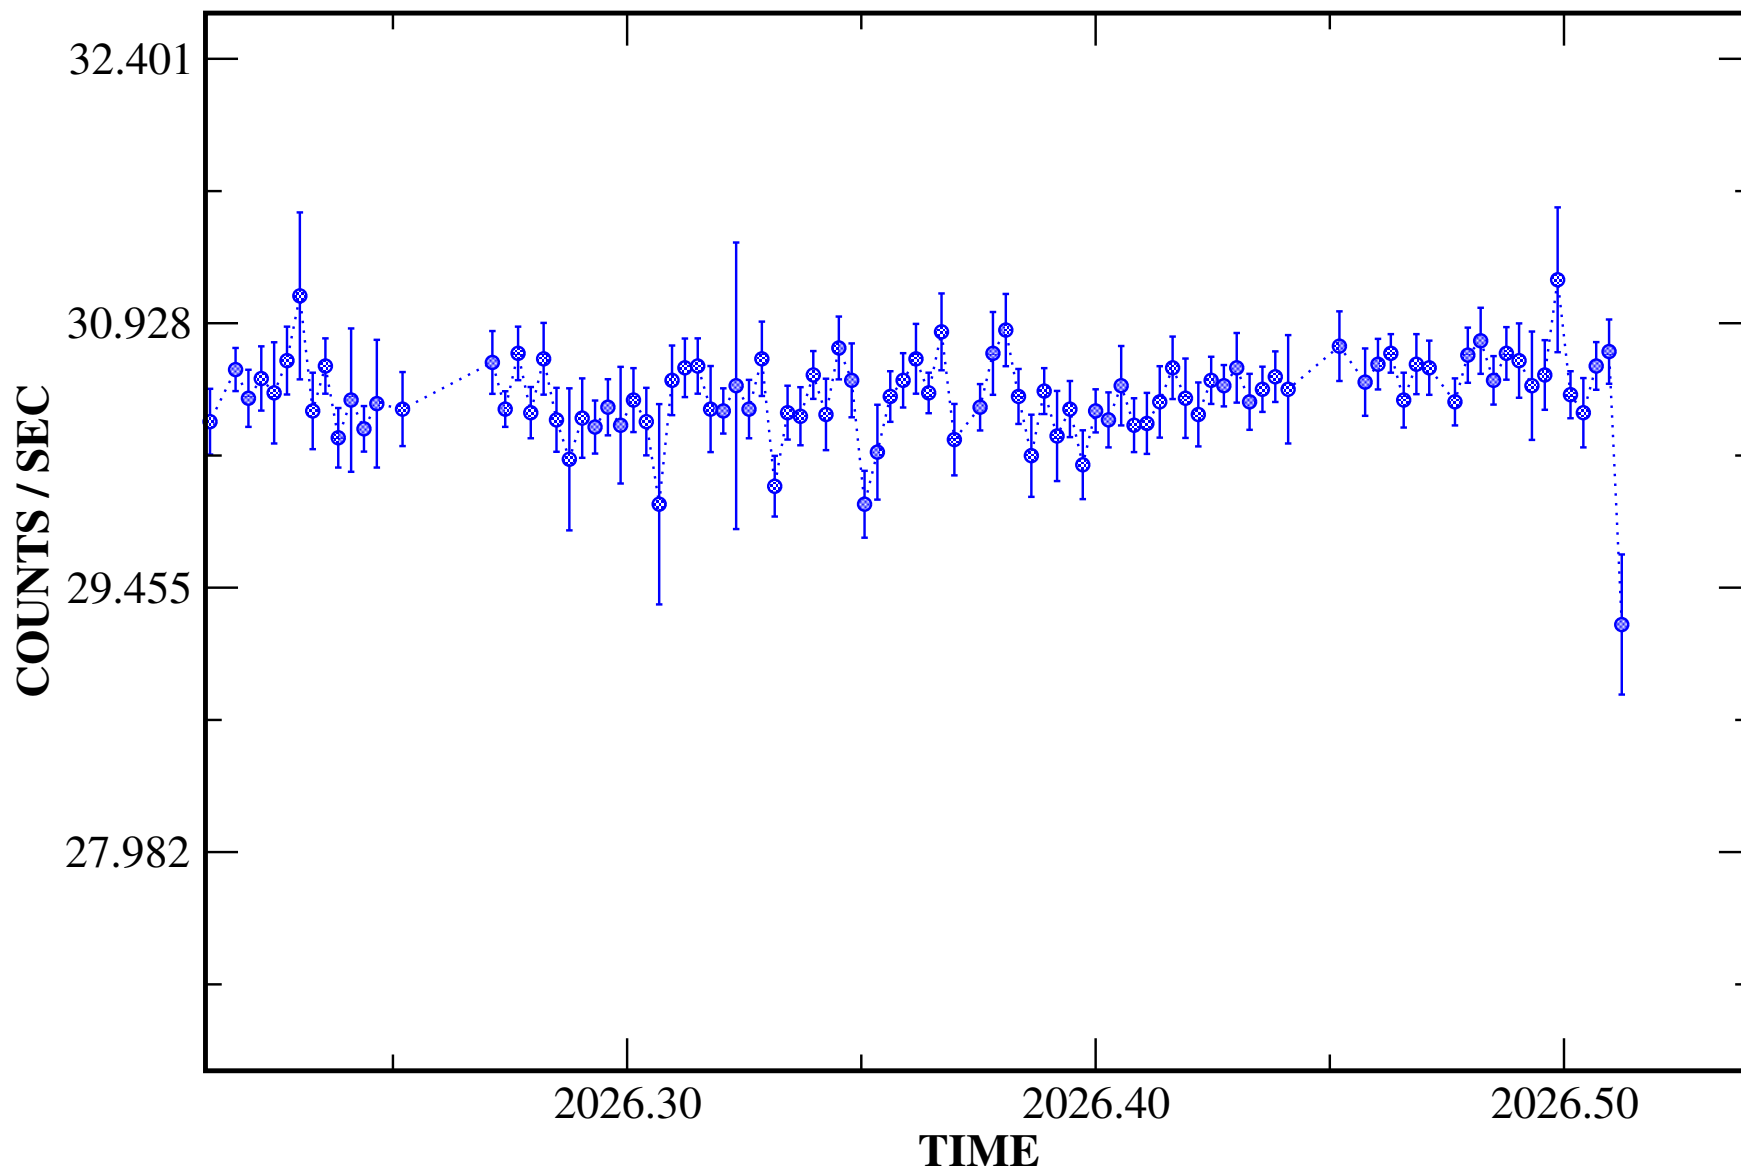

VOYAGER-2

LD4 = L4 (24-Hour Avg)

Generated:
Fri Jul 10 14:35:08 2026