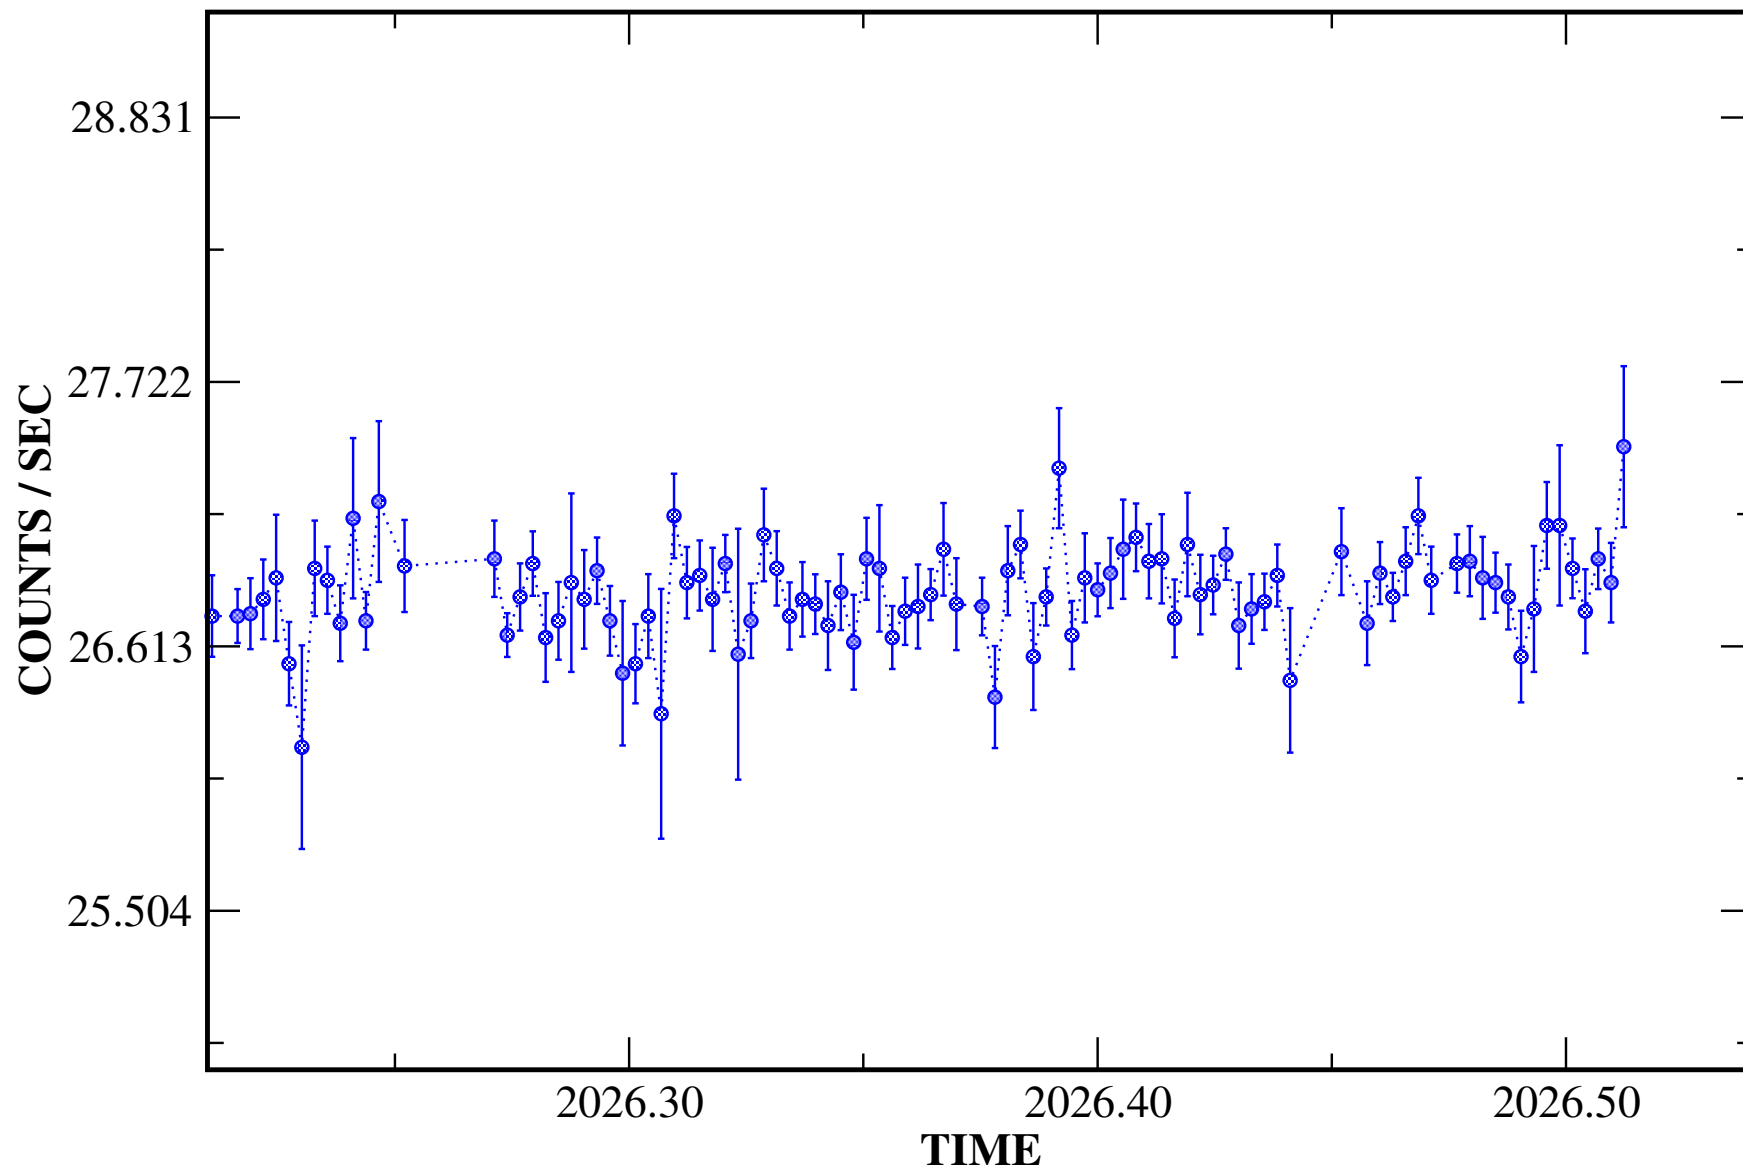

# VOYAGER-2

LC4 = L4 (24-Hour Avg)

Generated:  
Fri Jul 10 14:35:07 2026