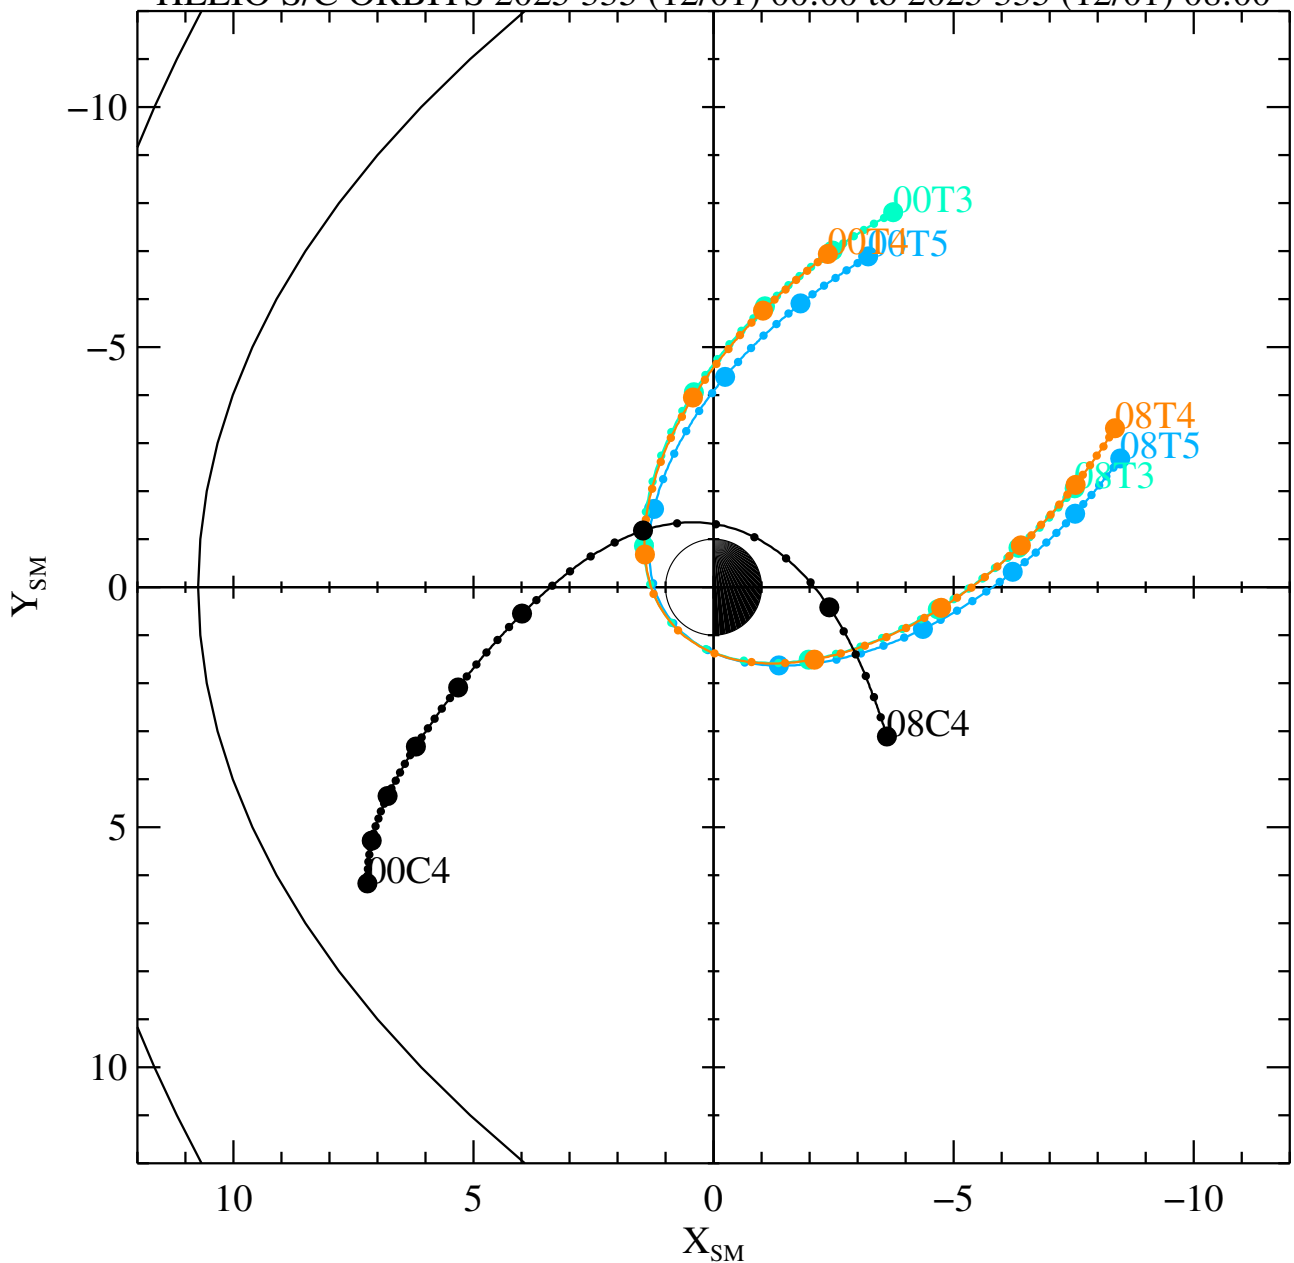

HELIO S/C ORBITS 2025 335 (12/01) 00:00 to 2025 335 (12/01) 08:00

Thu Dec 18 08:32:33 2025

RBSPA-A, RBSPB-B, THEMISA-T5, THEMISD-T3, THEMISE-T4, CLUSTER4-C4, GOES13-G13, GOES15-G15, GOES16-G16, MMS1-MMS1, GEO