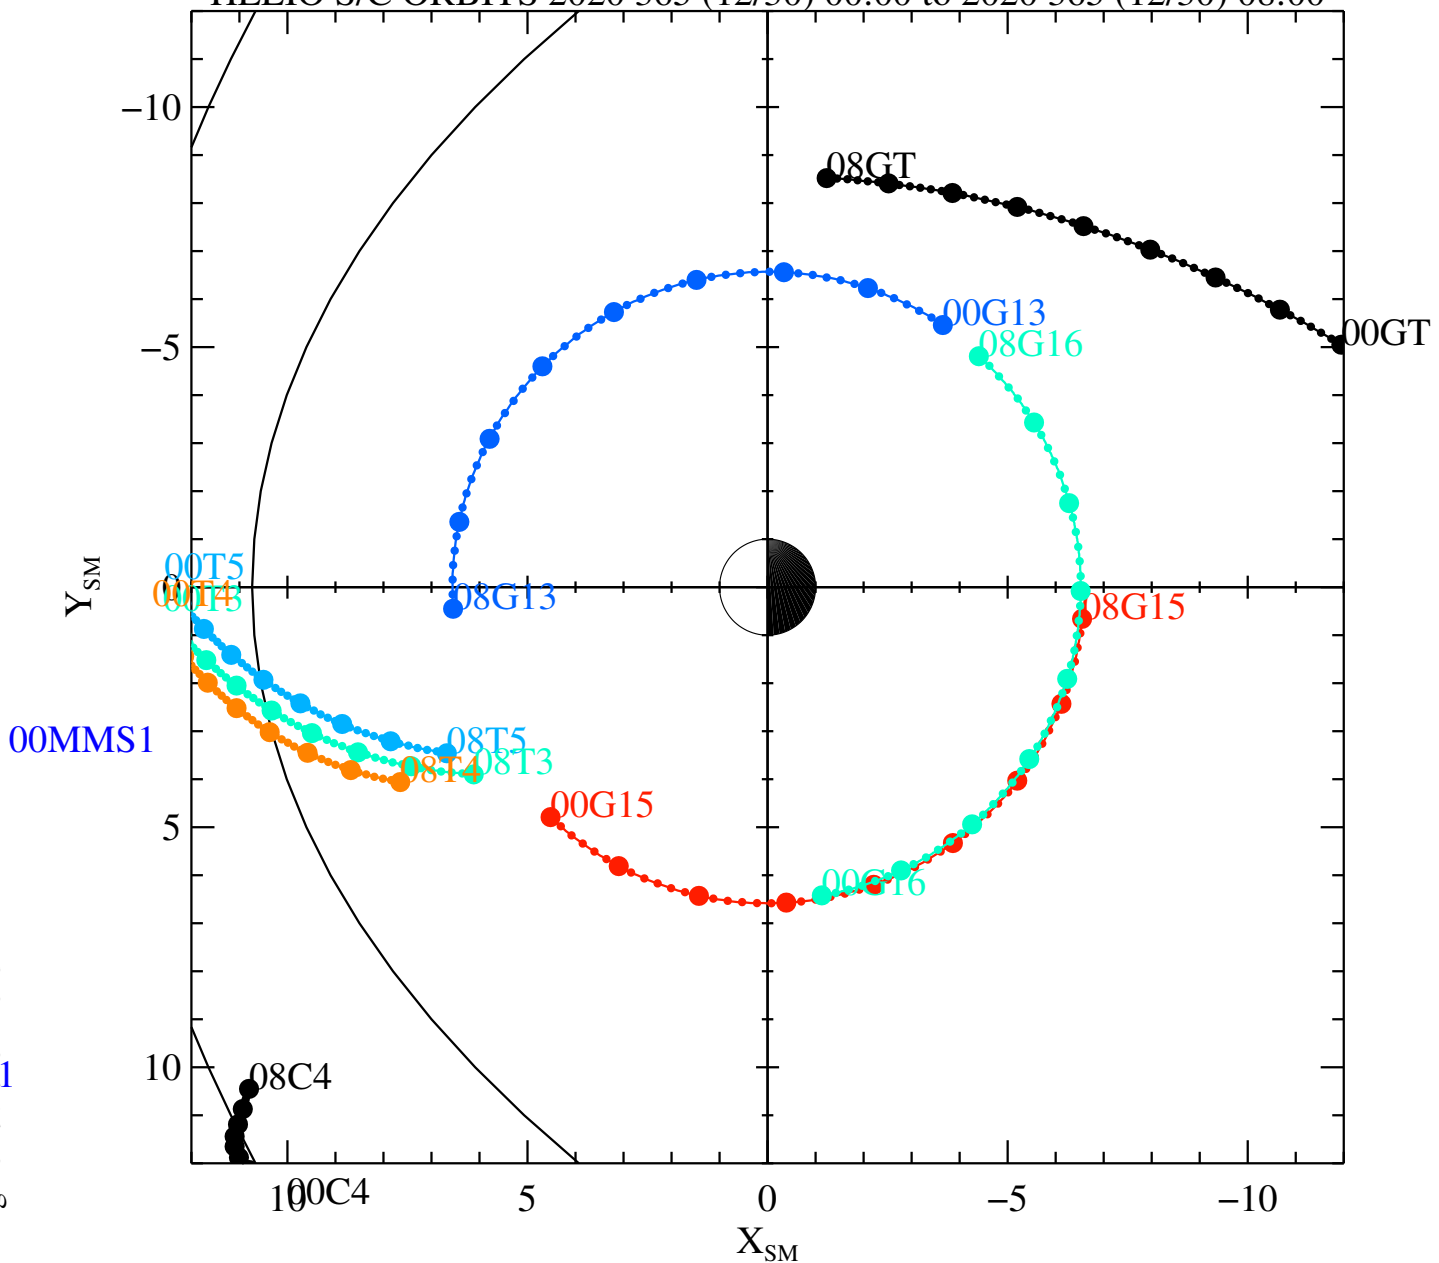

HELIO S/C ORBITS 2020 365 (12/30) 00:00 to 2020 365 (12/30) 08:00

Thu Aug 10 19:49:04 2023